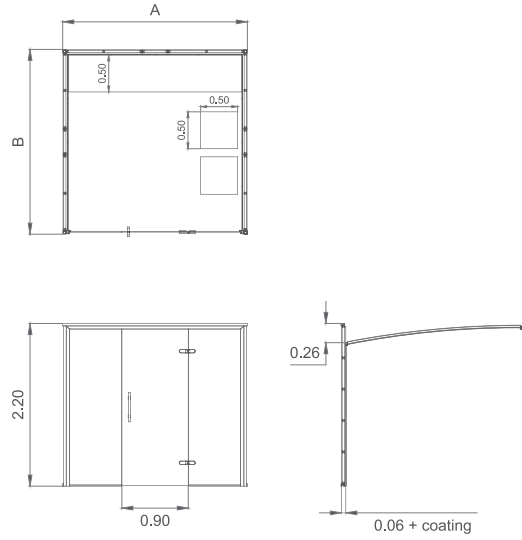

Steam Baths

TEMPERATURE ZONE

ASANA

CODE	73908	73909	73910	73911	73912
Dimensions A-B (cm)	200x200x220	250x200x220	250x250x220	300x250x220	300x300x220
Power	9 kW	9 kW	9 kW	12 kW	12 kW
Control	Ecotouch				
Wall finish	Kelya Porcelain (2)				
Becnh finish	Sirius Porcelain (1)				
Accessories finish	Black Matte				
Ceiling	Black methacrylate				
Lighting	Warm white perimeter LED on ceiling and under benches				
Included accessories	2 puff