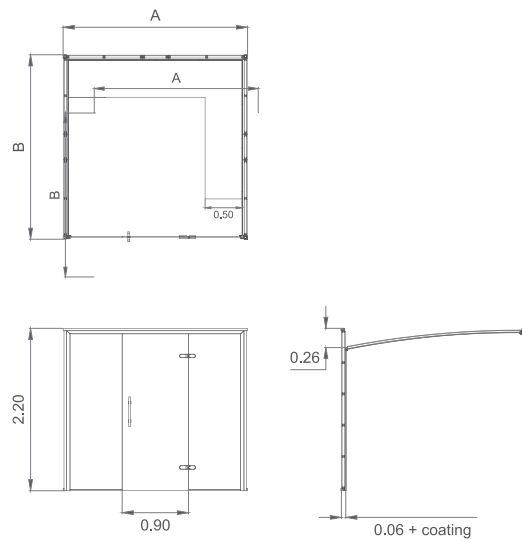

SUTRA

CODE	73917	73918	73919	73920
Dimensions A-B (cm)	250x200x220	250x250x220	300x250x220	300x300x220
Power	9 kW	9 kW	12 kW	12 kW
Control	Ecotouch			
Wall finish	White solid surface			
Becnh finish	Kairos Porcelain (3)			
Accessories finish	Black Matte			
Ceiling	White methacrylate			
Lighting	Warm white perimeter LED on ceiling and under benches			
Included accessories	-