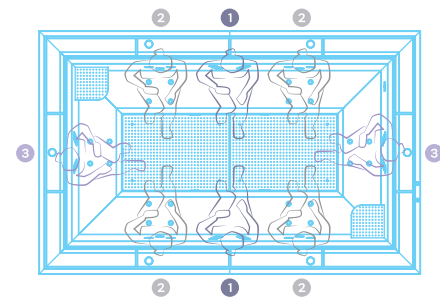

### FEATURES APOLO 6

Dimensions: 2,84 x 2,21 x 1,18 m  
Details: p. 377