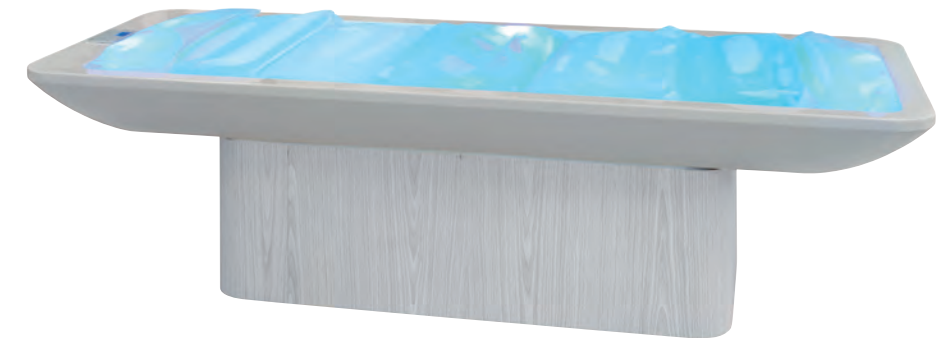

Venus / Himalaya Salt

SPA TABLES

Table with a metal structure covered in white or wenge wood, perfect for wellness and relaxation treatments.

Adjustable height (from 54 - 84 cm) with motor (24 volts).

The heated base (at 48 volts) can hold:

- Himalayan salt (HIMALAYA SALT)
- Water mattress (VENUS)

Includes LED-RGB lighting + digital touch control panel.