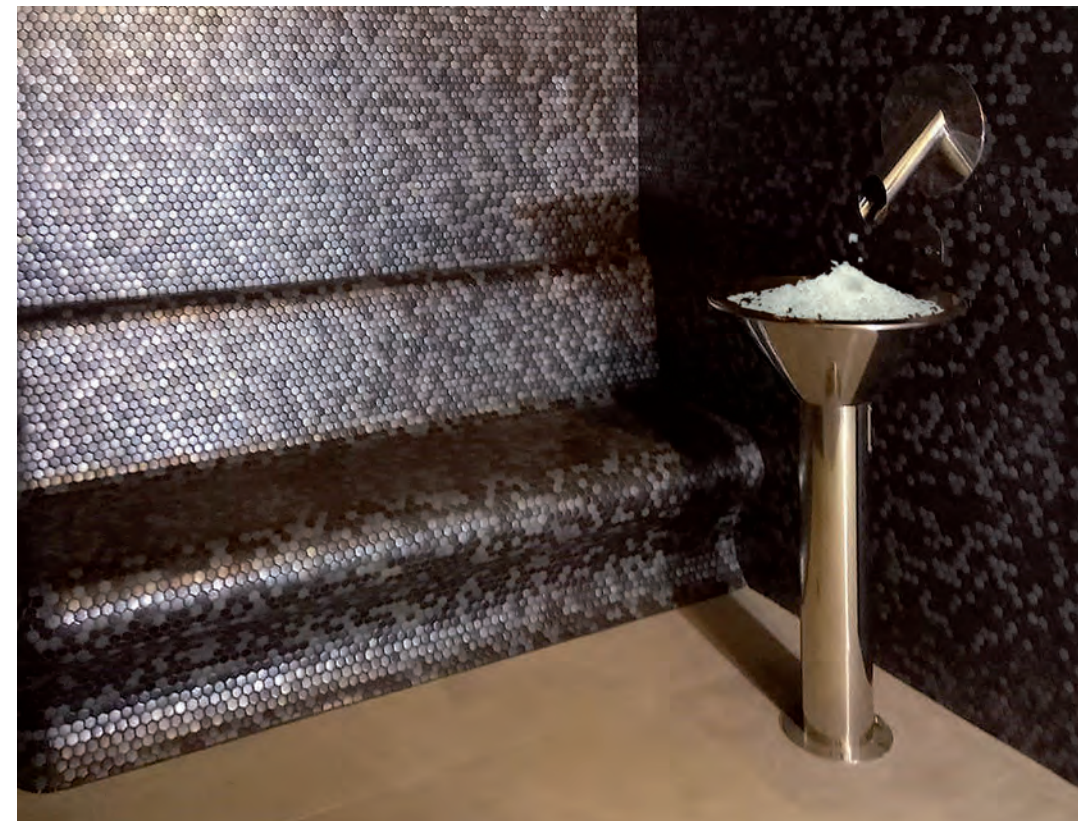

Wall dispenser (container not included)