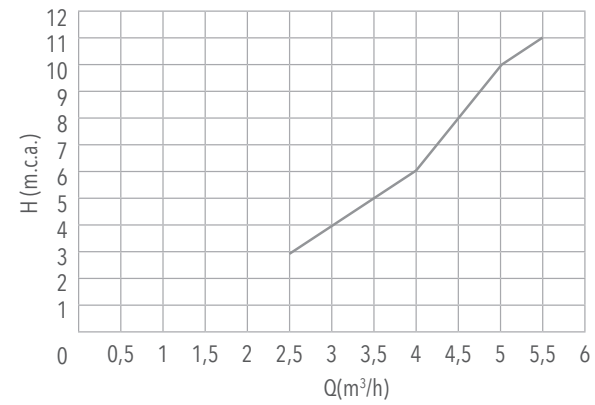

35753

Pressure (m.c.a.)	Water flow (m³/h)	Observation
1	1	
2	1,6	
3	2,5	Effect start
4	3	
5	3,5	Recommended water flow
6	4	
7	4,25	
8	4,5	
9	4,75	
10	5	
11	5,5