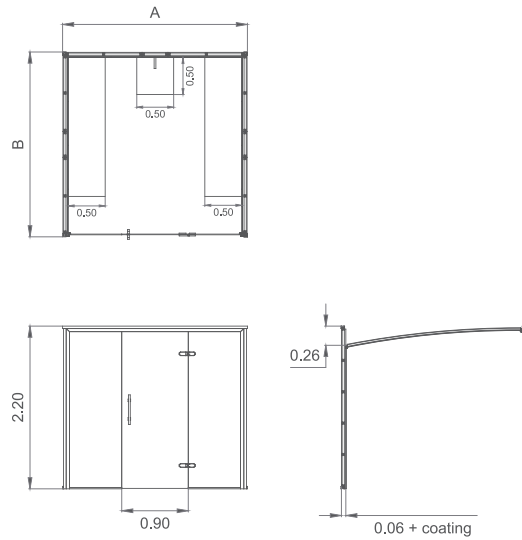

CALA

CODE	73913	73914	73915	73916
Dimensions A-B (cm)	250x200x220	250x250x220	300x250x220	300x300x220
Power	9 kW	9 kW	12 kW	12 kW
Control	Ecotouch			
Wall finish	Kreta Porcelain (2) + Sirius (1)			
Becnh finish	Kreta Porcelain (2)			
Accessories finish	Stainless steel			
Ceiling	Black methacrylate			
Lighting	Starry sky + Warm white perimeter LED under bench			
Included accessories	Porcelain Sink