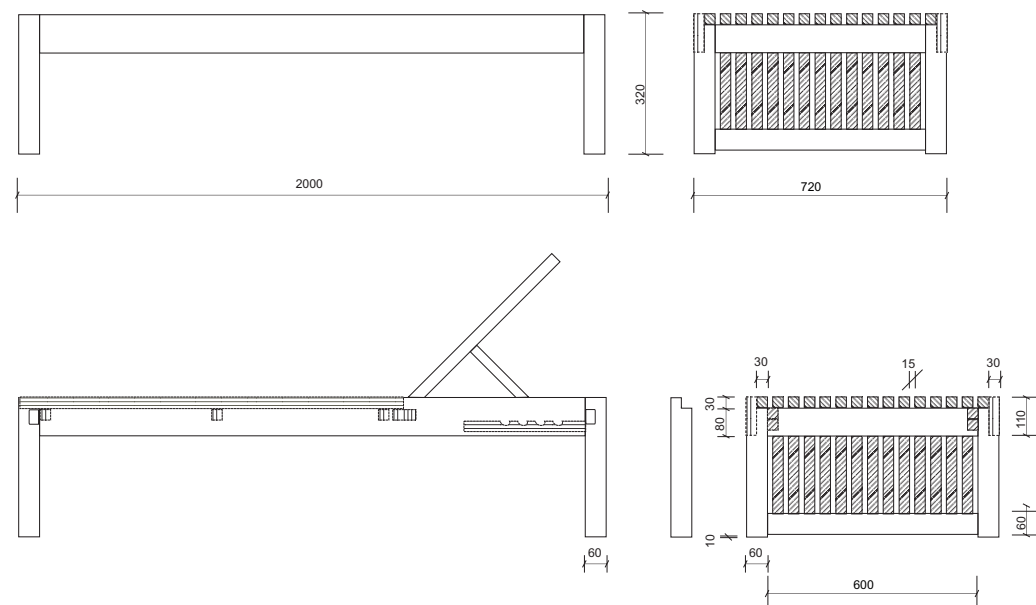

AQUA LOUNGER

ON REQUEST	AQUA LOUNGER