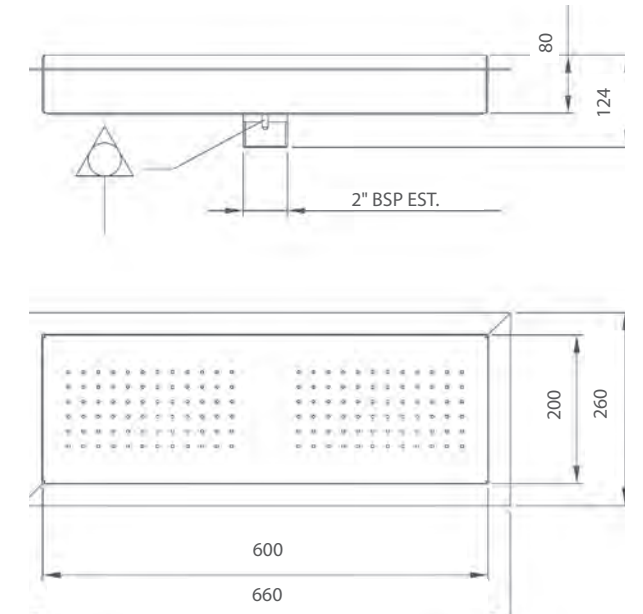

## HYDROMASSAGE BENCH

60714	300 mm MODEL FOR CONCRETE
68746	300 mm MODEL LINER

34051	600 mm MODEL FOR CONCRETE
-------	---------------------------

34052	1200 mm MODEL FOR CONCRETE
-------	----------------------------