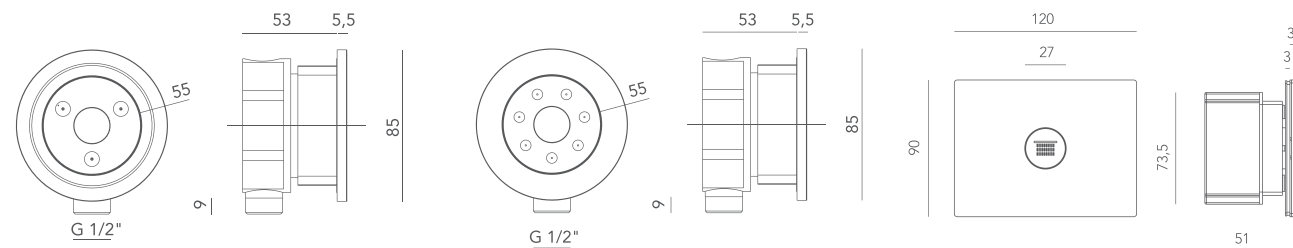

- 16 bodyjets (8 mist + 8 atomized) built in chrome plated brass with sequence control.
- Led RGB for chromotherapy and manual temperature control is included.
- Water supply connection: 1/2" inch
- Absorption 350 mA

CODE	DESCRIPTION	LIGHTING	JETS	OPTIONALS
AF-FL041	9 METERS KNEIPP	RGB