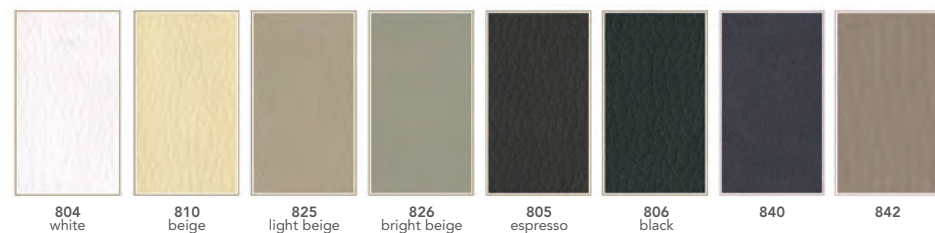

Treatment beds

T R E A T M E N T Z O N E

CODE	DESCRIPTION	MEASURES	NUM. MOTORS	BASE COLOR	OPTIONALS		
N8536	EARTH	73 x 189 x 75	-	BICOLOR	Paper clip	Manual Control	
N9030	GENUINE	76 x 188 x 56/76	1 (height)	WHITE	Paper clip	Memory foam option	Thermic
N90011	WELL	75 x 202 x 64/84	3	WOOD WHITE WENGÈ	Paper clip		
N90011T	WELL THERMIC	75 x 202 x 64/84	3				
N9032	SENSE	78,5 x 189 x 54/74	4			Memory foam option	
N9032T	SENSE THERMIC	78,5 x 189 x 54/74	4			Memory foam option	Armrest
N83961	LAKE	76 x 202 x 62/82	4	WOOD WHITE WENGÈ	Paper clip		
N8396T	LAKE THERMIC	76 x 202 x 62/82	4			Natural Oak	
N9287	DAPHNE	82 x 200 x 65/90	4	WHITE OAK OLD WOOD NATURAL OAK WALNUT		Memory foam option	
N9287T	DAPFHNE THERMIC	82 x 200 x 65/90	3			Memory foam option	Thermic
N90371	APOLO	78,5 x 189 x 62/82	4	WENGÈ NEW GREY	Paper clip		Thermic
N90291	OCEAN	74 x 200 x 57/88	3	WOOD WHITE WOOD WHITE		Memory foam option	
N9029T	OCEAN THERMIC	74 x 200 x 57/88	3				
N8951	NATURA	81 x 202 x 70	-	REAL TEAK WOOD			
N9020	AQUA	92 x 219 x 61/81	1	White metal			
N9022	VENUS	92 x 219 x 58/84	1	WOOD WHITE	Traditional mattress in PU	Quartz sand	
N9024	HIMALAYAN	92 x 219 x 58/84	1	WOOD WHITE	Traditional mattress in PU		
N8355	AYURVEDIC	85 x 186 x 68/83	-	ESPRESSO			

SKAY STANDARD FINISHES