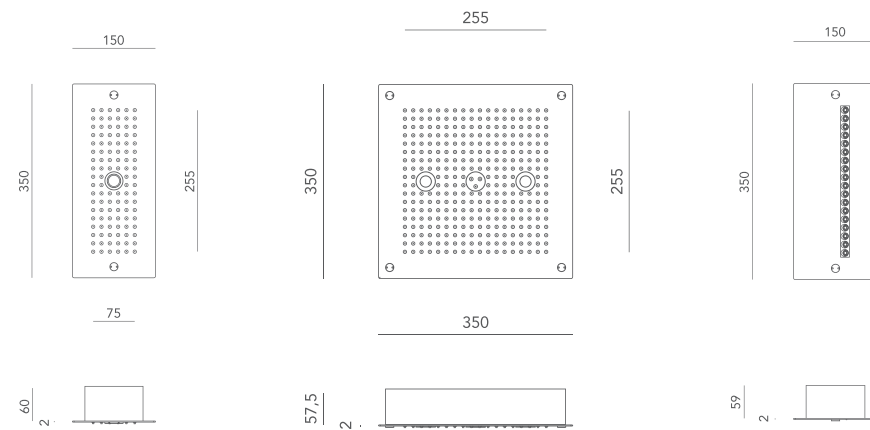

# Emotional Tunnels

W A T E R Z O N E

CODE	DESCRIPTION	LIGHTING	JETS	SIZE (cm)	CONTROL	OPTIONALS
AF-FL035	VITA	RGB		2 x 35 x 15 1 x 35 x 35	1 button	

1 rain jet and 1 air jet

1 rain jet and 1 mist jet including 2 LED lights with chromotherapy.