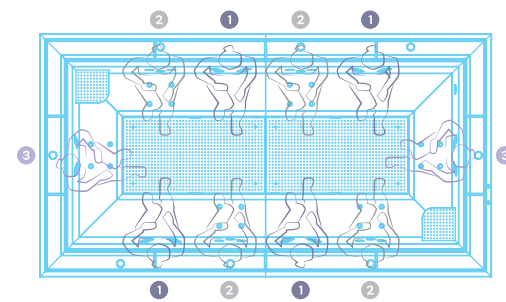

FEATURES APOLO 8

Dimensions: 3,47 x 2,21 x 1,18 m
Details: p. 377

FEATURES APOLO 10

Dimensions: 4,11 x 2,21 x 1,18 m
Details: p. 377