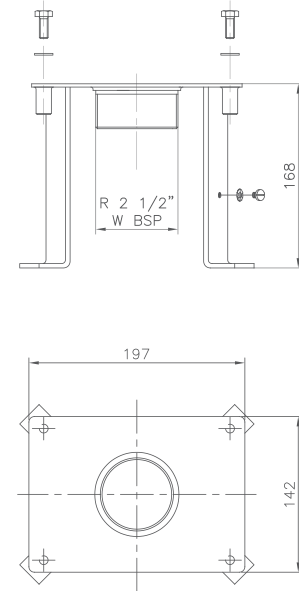

19983 RECTANGULAR CONCRETE POOL ANCHOR