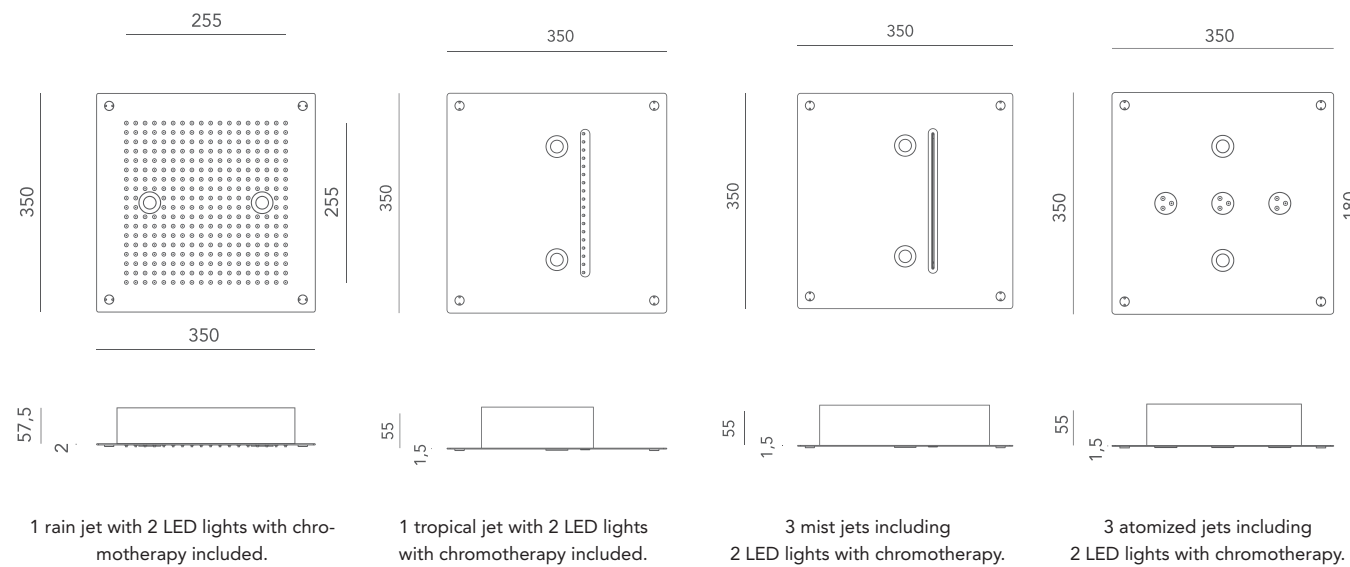

Emotional Tunnels

W A T E R Z O N E

CODE	DESCRIPTION	LIGHTING	JETS	SIZE (cm)	CONTROL	OPTIONALS
AF-FL033	AQUA	RGB		42 x 42	1 button