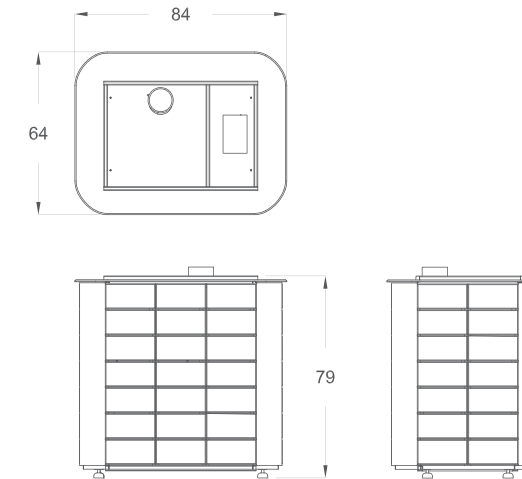

HIMALAYA CUBE

CODE	DESCRIPTION	SIZE (length x width x height)(cm)	WEIGHT (kg)	POWER (kw)	CONNECTION
73907	Himalaya Cube	84 x 64 x 79,4	200	0,3	230 V - 50/60 Hz