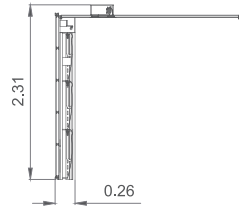

### ASANA

CODE	73928	73929	73930	73931
Dimensions A-B (cm)	250x200x220	250x250x220	300x250x220	300x300x220
Ice Wall	2,5m	2,5m	2,5m	2,5m
Power	1,85 kW	1,85 kW	1,85 kW	1,85 kW
Control	Touch screen			
Wall finishes	Kelya Porcelain			
Bench finishes	Sirius Porcelain			
Accessories finishes	Matte Black			
Ceiling	Black methacrylate			
Lighting	Warm white perimeter LED on ceiling and under benches			
Accessories included	Ice Fountain roof + container			