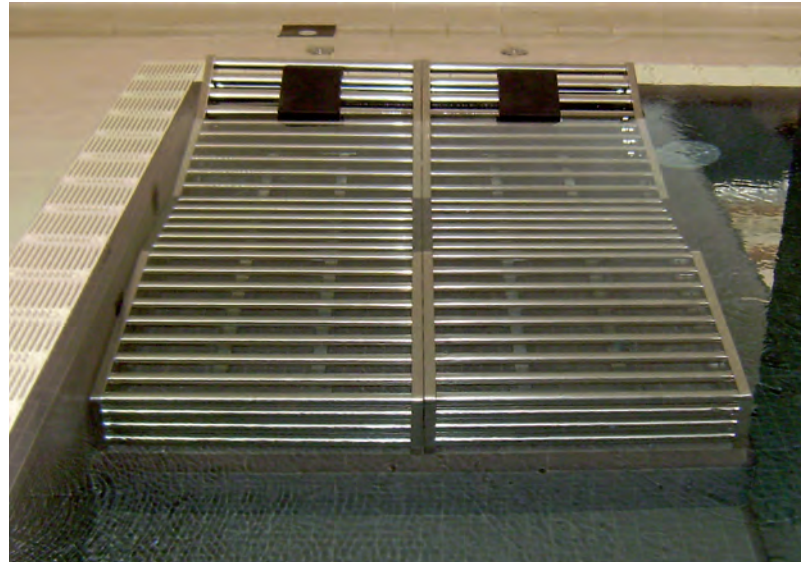

# Hydromassage Beds

HYDRO LEISURE ELEMENTS

An elegant, modern design made of stainless steel tubes. Its flexible design allows as many beds as desired to be linked in parallel, achieving variable widths adaptable to each project.