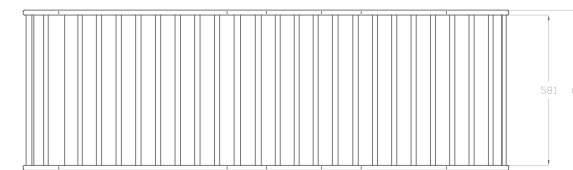

CALM LOUNGER

73902	CALM LOUNGE - RELAX DECKCHAIR WITH INFRARED LAMPS

MATERIALS

Sides: Made in birch plywood board with phenolic resin sheets for external protection (depending on the model)
Boards: Made in Iroko.
Levelling feet: AISI 304 stainless steel rod. Plastic support
Neck pad (optional): fireproof Polyskin - M2 category.
Lamp: Lampholder fixed on 3mm HPL structure with 3mm tempered glass protector

CHARACTERISTICS

Dimensions (mm): 683 x 619 x 1877
Power (kw): 0 / 0,4
Models:
- Without lamp
- 4 infrared lamps.

ELECTRIC SYSTEMS

Infrared lamp:
- Model: PAR 38 IR Red
- Power: 100 W
- Useful life: 5000 h
Control pannel: Switch or timing switch
Connection: 230 V I + Neutro