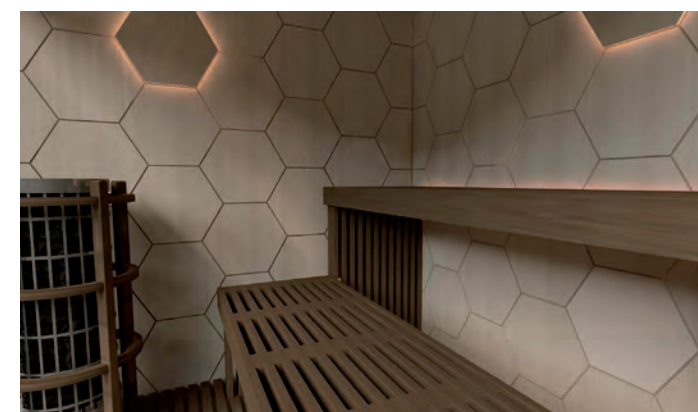

Honey

SAUNA

With an innovative design based on bee hives, the Honey sauna meets demands for both residential and public use.

Dimensions (cm): 180 x 180 x 212
233 x 180 x 212
233 x 233 x 212
285 x 233 x 212
285 x 285 x 212

— Details: p. 318