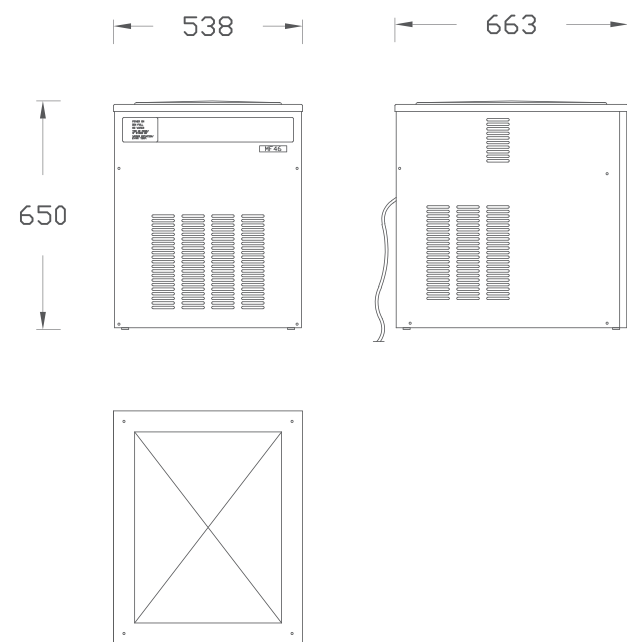

Ice Fountain

TEMPERATURE ZONE

CODE	ICE GENERATOR KIT
73892	Stainless steel ceiling
73894	Matte Black ceiling
73893	Stainless steel wall
73895	Matte Black wall

ICE MAKER MACHINE