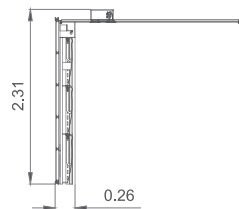

SUTRA

CODE	73937	73938	73939	73940
Dimensions A-B (cm)	250x200x220	250x250x220	300x250x220	300x300x220
Ice Wall	2,5m	2,5m	2,5m	2,5m
Power	1,85 kW	1,85 kW	1,85 kW	1,85 kW
Control	Touch screen			
Wall finishes	White solid surface			
Bench finishes	Kairos Porcelain			
Accessories finishes	Matte Black			
Ceiling	Black methacrylate			
Lighting	Warm white perimeter LED on ceiling and under benches			
Accessories included	Ice Fountain roof + container