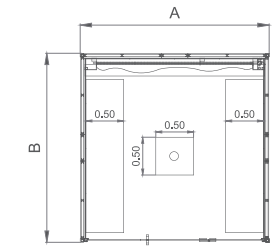

HARA

CODE	73888	73889	73890	73891
Dimensions A-B (cm)	250x200x220	250x250x220	300x250x220	300x300x220
Ice Wall	2,5m	2,5m	2,5m	2,5m
Power	1,85 kW	1,85 kW	1,85 kW	1,85 kW
Control	Touch screen			
Wall finishes	Radium Porcelain			
Bench finishes	Niliun Porcelain			
Accessories finishes	Matte Black			
Ceiling	Black methacrylate			
Lighting	Starry sky + Warm white perimeter LED under bench			
Accessories included	Ice Fountain roof + container