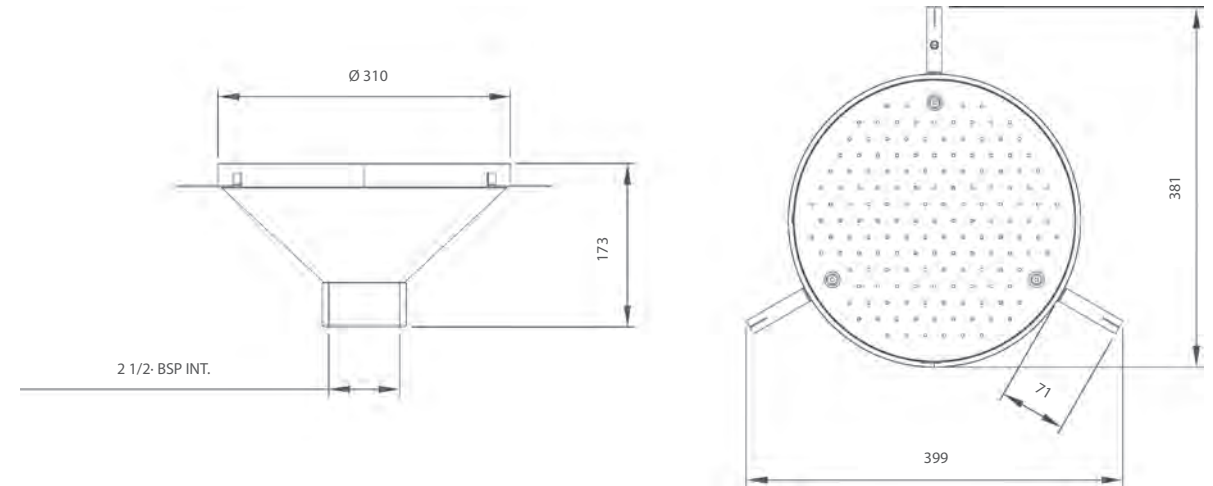

## POOL FLOOR MASSAGE GRILLS

35078 300 mm DIAMETER HYDROMASSAGE GRILL CONCRETE

35077 HYDROMASSAGE GRILL 300 x 300 CONCRETE

35074 HYDROMASSAGE GRILL 500 x 500 CONCRETE

35075 HYDROMASSAGE GRILL 675 x 675 CONCRETE