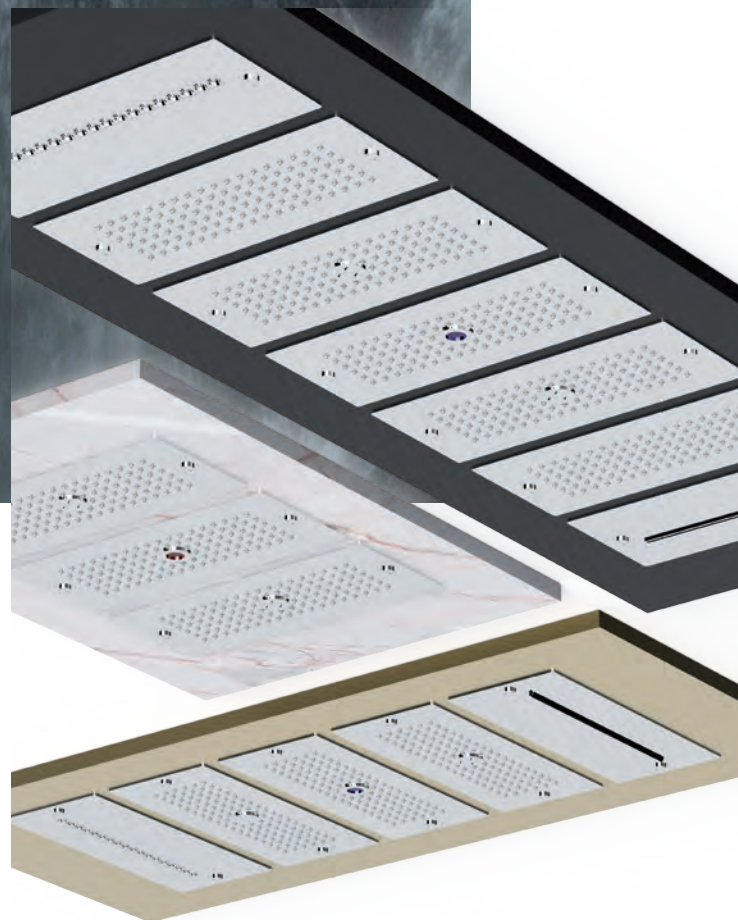

—  
No Lighting  
—

**SEQUENCE CONTROL PANEL**

Dimensions: 15 x 35 cm | Details: p. 345