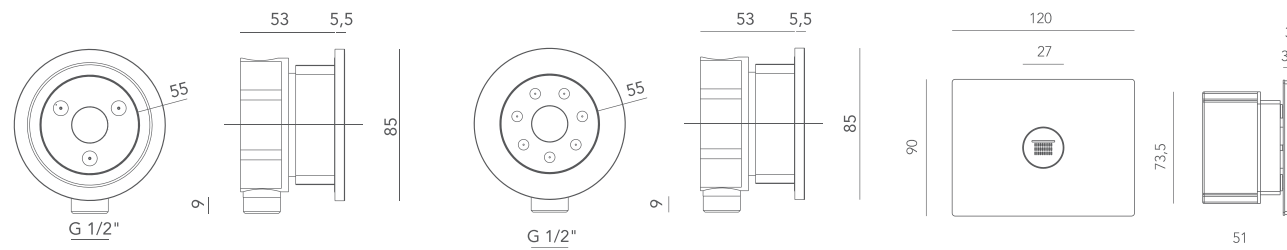

- Built-in round chrome bodyjet with sequential control, with nebulized and atomized jet. Includes RGB led for chromotherapy and control of temperature.
- Water supply connection: 1/2" inch
- Absorption 350 mA

CODE	DESCRIPTION
87038	CUBE SHOWER

- Cube attached to the wall or ceiling.
- Capacity: 4.5 - 7.5 liters
- Size of upper diameter: 305 mm
- Height: 270mm
- Chain height: 630mm
- Pivot radius: 480mm
- Pipe connection: 1/2"