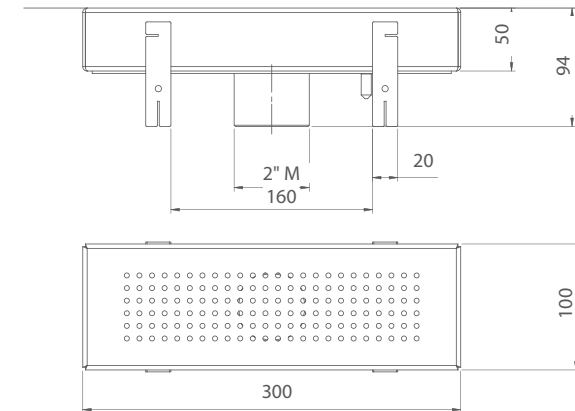

## HYDROMASSAGE BENCH

60714	300 mm MODEL FOR CONCRETE
68746	300 mm MODEL LINER

34051	600 mm MODEL FOR CONCRETE
-------	---------------------------

34052	1200 mm MODEL FOR CONCRETE
-------	----------------------------