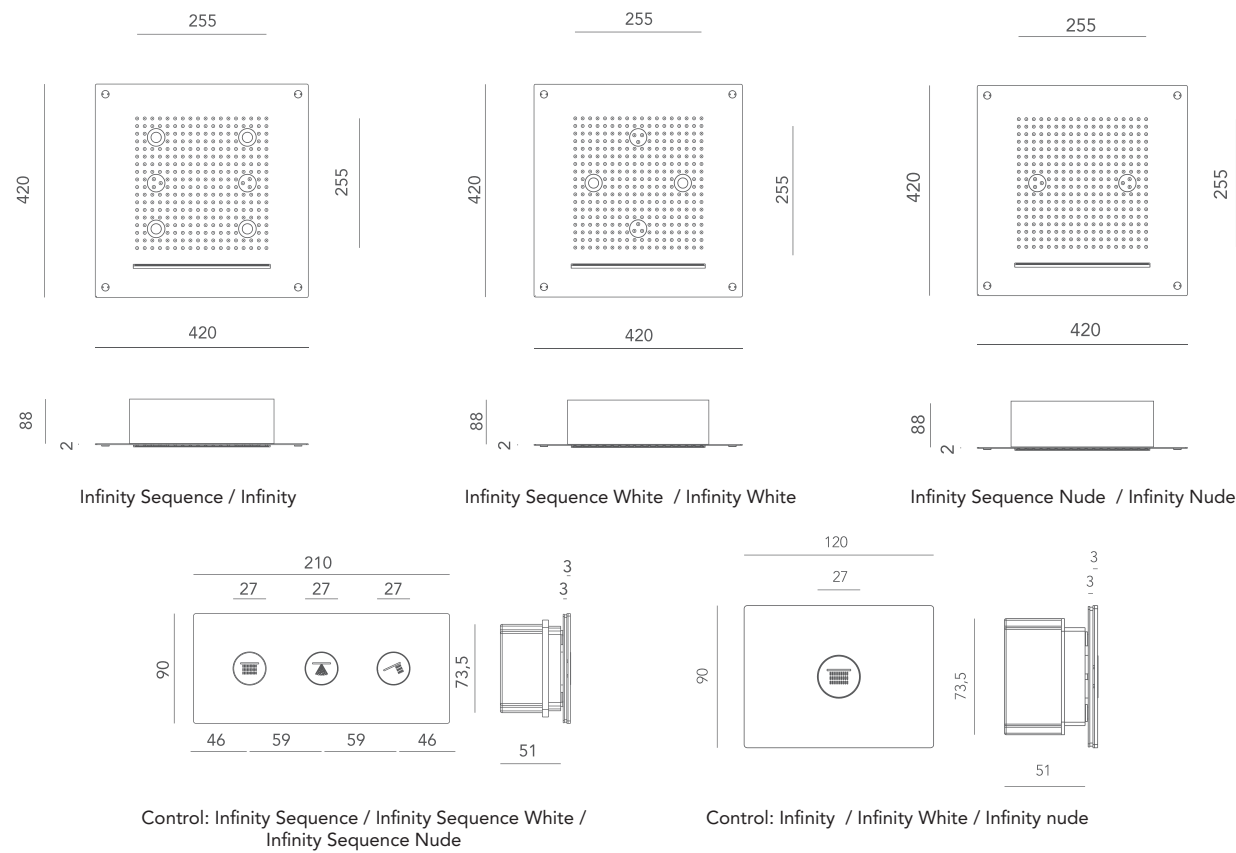

Emotional Showers

W A T E R Z O N E

CODE	DESCRIPTION	LIGHTING	JETS	SIZE (cm)	CONTROL	OPTIONALS
AF-FL008	INFINITY SEQUENCE	RGB		42 x 42	Sequence (1 button)	
AF-FL009	INFINITY SEQUENCE WHITE	WHITE				
AF-FL010	INFINITY SEQUENCE NUDE	-				
AF-FL011	INFINITY	RGB		42 x 42	Manual (3 buttons)	
AF-FL012	INFINITY WHITE	WHITE				
AF-FL013	INFINITY NUDE	-				

- Square shower head for recessed ceiling installation 420 x 420 mm. 3 water patterns: 1 rain jet, 2 mist jets and 1 waterfall jet.
- Infinity sequence and Infinity: includes 4 LED lights with chromotherapy.
- Infinity sequence White and Infinity White: includes 2 white LED lights.
- Ultra-mirror stainless steel plate, liquid silicone anti-lime membrane.
- Ceiling depth: 100 mm.
- Water supply: 1/2" (inch)
- Operating pressure: 1,5 / 5 bar.
- Recommended pressure: 3 bar.
- Complete kit with installation system.

CODE	DESCRIPTION	LIGHTING	JETS	SIZE (cm)	CONTROL	OPTIONALS
AF-FL014	VITA	RGB		Ø50	Manual (2 buttons)	
AF-FL015	VITA WHITE	WHITE				
AF-FL016	VITA NUDE	-