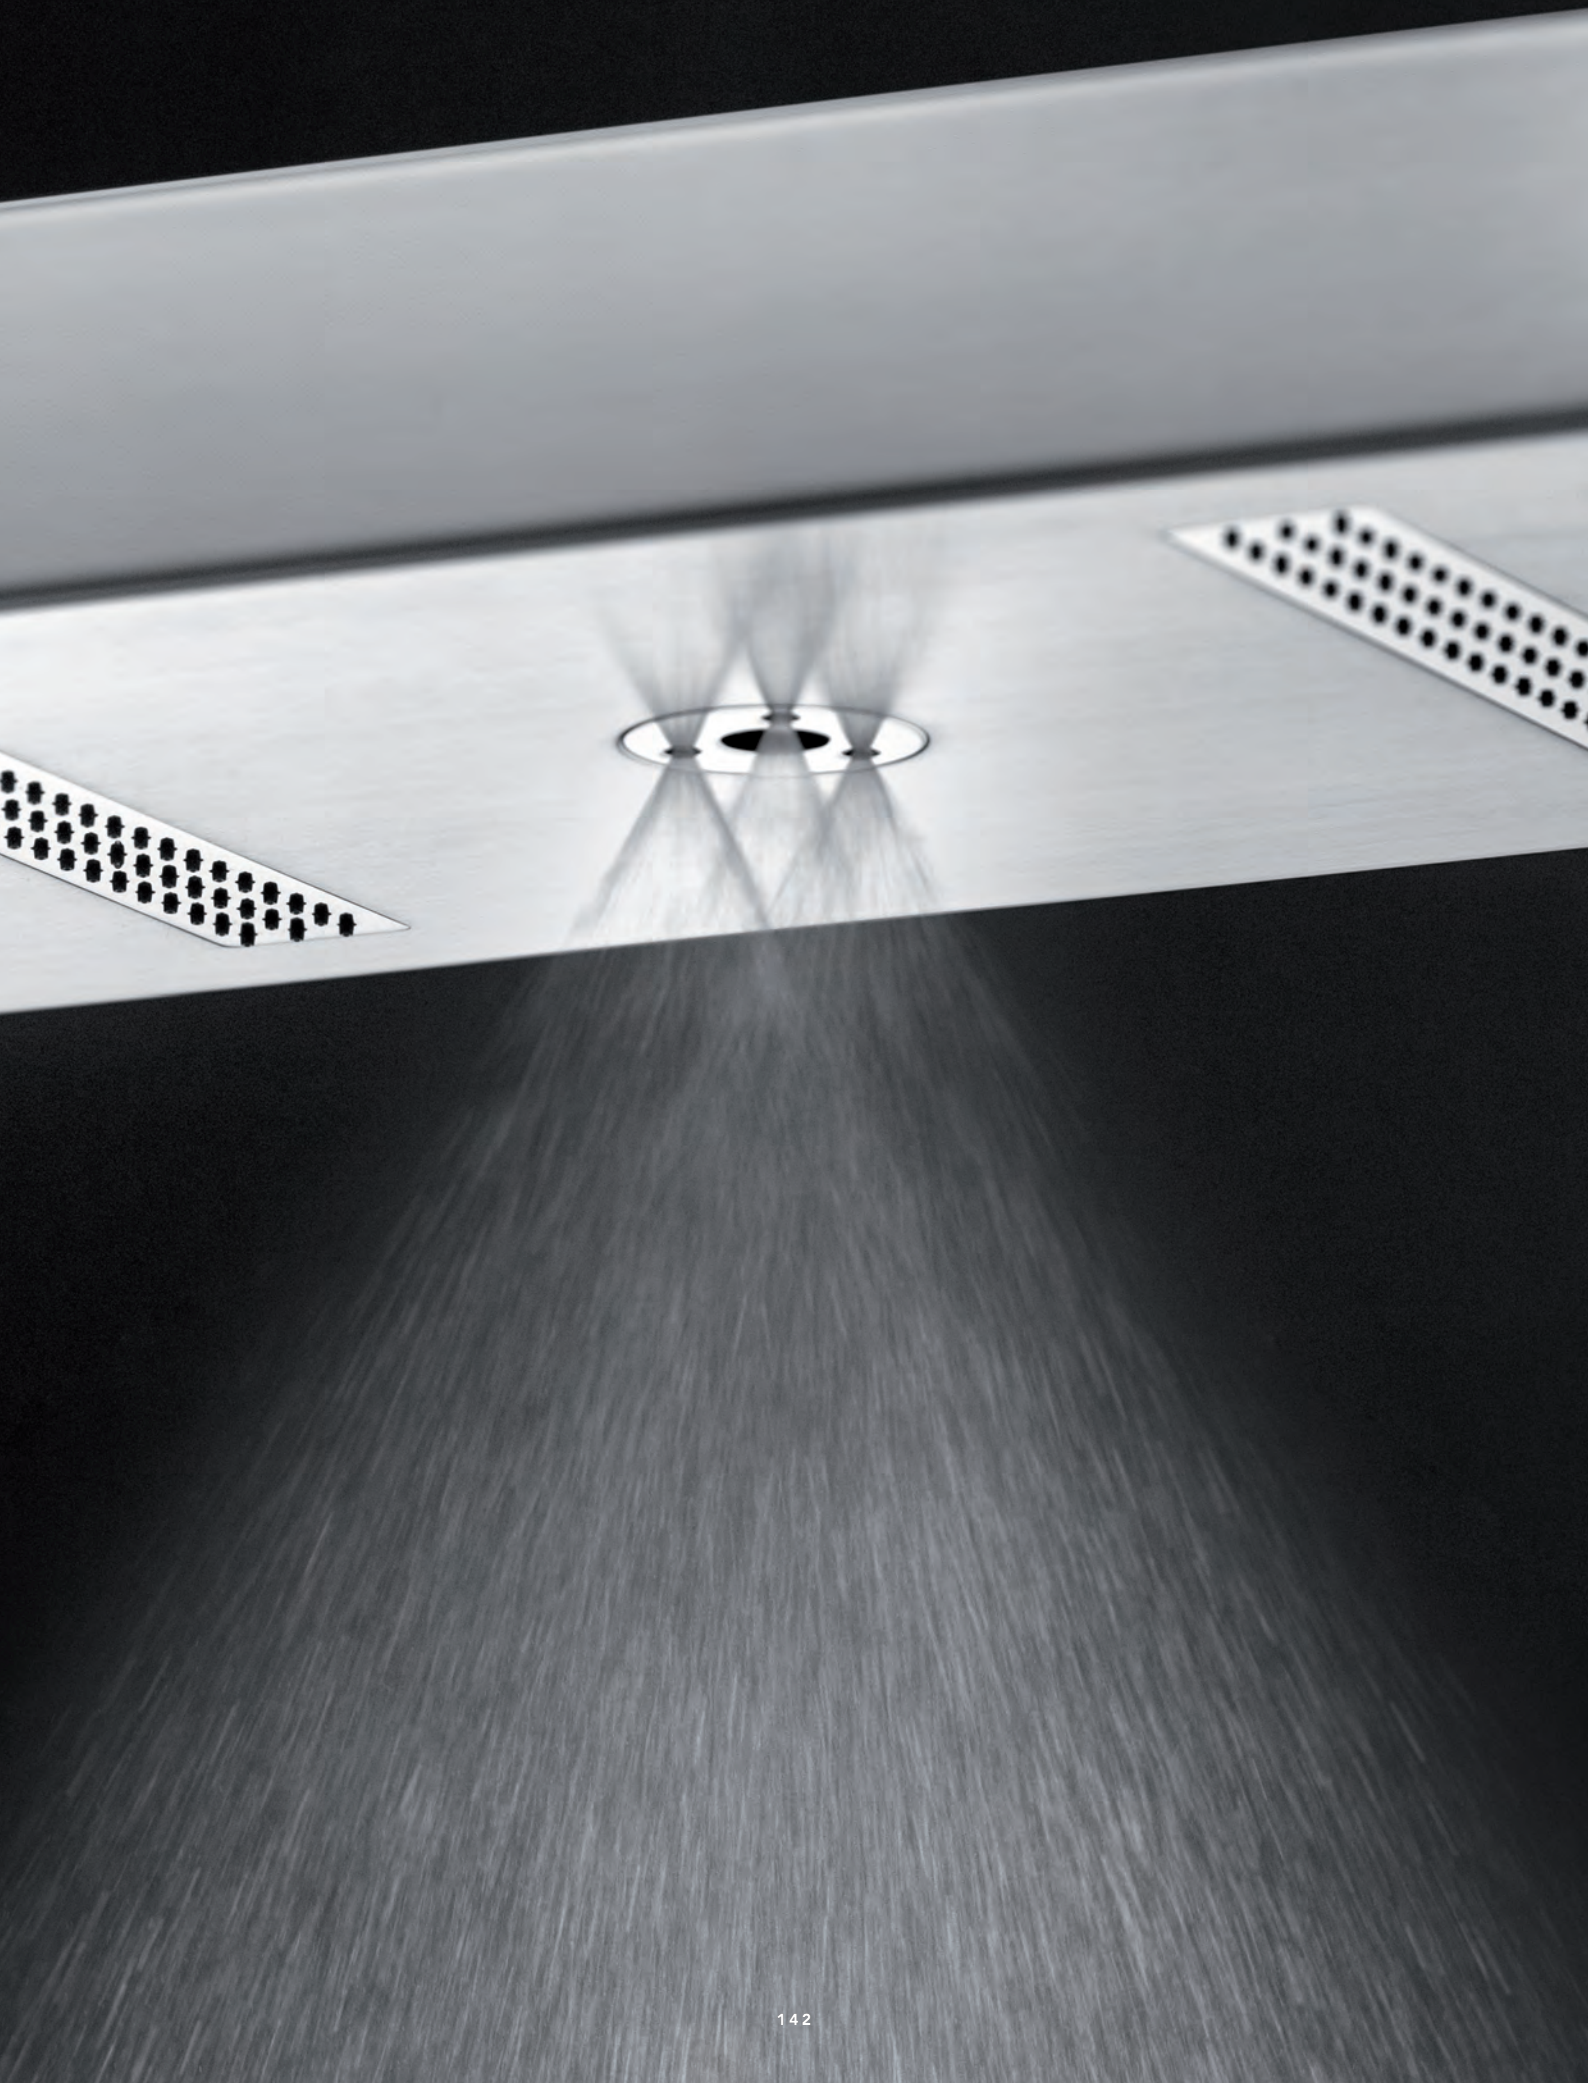

M A S S A G E   A R E A