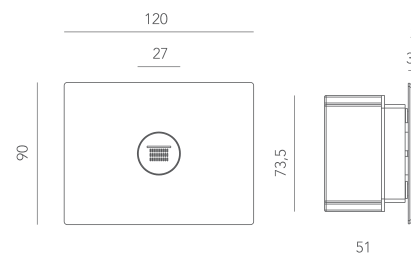

Emotional Tunnels

W A T E R Z O N E

CODE	DESCRIPTION	LIGHTING	JETS	SIZE (cm)	CONTROL	OPTIONALS
AF-FL033	AQUA	RGB		42 x 42	1 button	

Sequence activation with button.
(Optional: reverse path)

- Materials: Ultra-mirror stainless steel plate, liquid silicone anti-lime membrane.
- Ceiling depth: 100 mm.
- Water supply: 1/2" (inch)
- Operating pressure: 1,5 / 5 bar.
- Recommended pressure: 3 bar.
- The inverted path accessory (not included) makes it possible to run the sequence in reverse.

CODE	DESCRIPTION	LIGHTING	JETS	SIZE (cm)	CONTROL	OPTIONALS
AF-FL034	INFINITY	RGB		5 x 35 x 15	1 button