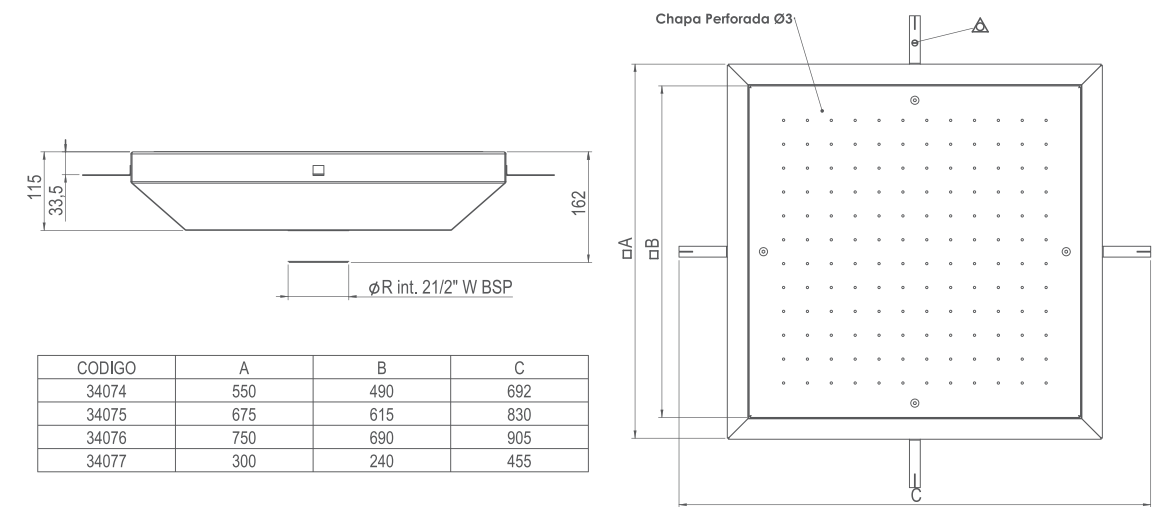

35076 HYDROMASSAGE GRILL 750 x 750 CONCRETE

CODIGO	A	B	C
34074	550	490	692
34075	675	615	830
34076	750	690	905
34077	300	240	455

POOL FLOOR MASSAGE GRILLS

Water feature concrete	Recommended air blower*	Push button and timer
35078	35388	45219 + 35761
35077	35388	45219 + 35761
35074	31091	45219 + 35761
35075	31091	45219 + 35761
35076	31091	45219 + 35761

* For a total pressure of 120 mbar.