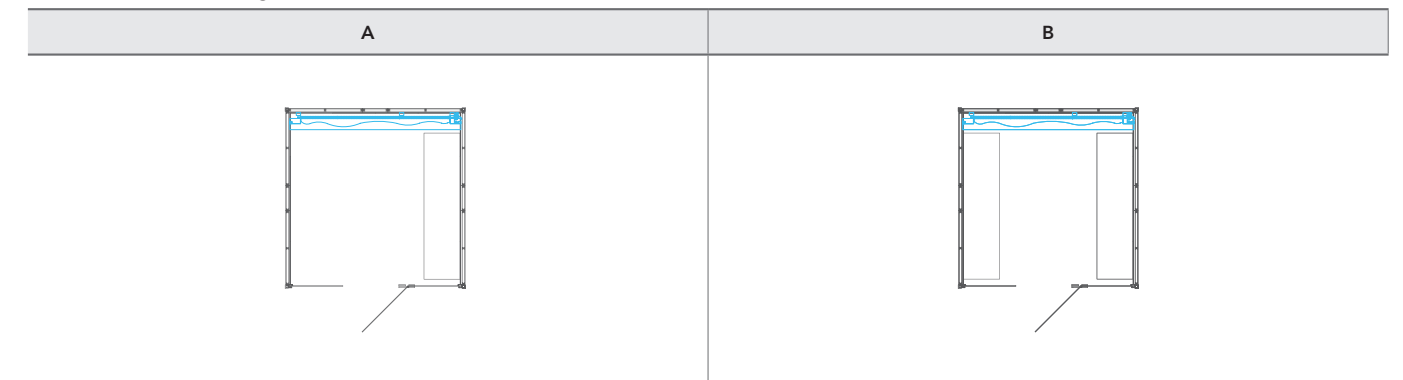

BENCH SETTINGS (Digit 6)

BENCH AND WALL FINISHES (Digits 7-8, 9-10)

SR	UNLINED
SS	SOLID SURFACE
*	LARGE FORMAT PORCELAIN

* Large format porcelain finishes and codes on pag. 322

FRAMING (Digit 11)

I	Satin Stainless Steel
P	Matte Silver
B	Black paint

CEILING (Digit 12)

1	White methacrylate
2	Black methacrylate
3	White methacrylate + LED
4	Black methacrylate + LED
5	White methacrylate + starry sky
6	Black methacrylate + starry sky

OPTIONALS (Digits 13, 14)

L	Ice container
1	1 Puff
2	2 Puff
H	Ice fountain wall
Y	Ice fountain roof
J	Ice fountain wall + container
K	Ice fountain roof + container