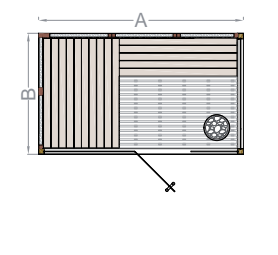

LOBOS

CODE	DIMENSIONS	POWER (kW)	SAUNA PANELS						
			Hemlock Plywood	Nordic Spruce	White Pine	Thermo Aspen/Alder/Pine	Red Cedar	Magnolia	Bench wood
72913	134x254x210	7kW 230/400 3~	Standard	N/A	N/A	N/A	N/A	N/A	Abachi
72914	194x194x210	7kW 230/400 3~							
72915	254x254x210	9kW 230/400 3~