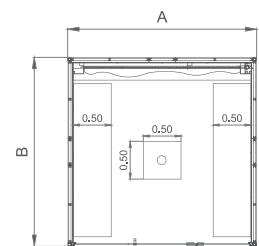

### SUTRA

CODE	73937	73938	73939	73940
Dimensions A-B (cm)	250x200x220	250x250x220	300x250x220	300x300x220
Ice Wall	2,5m	2,5m	2,5m	2,5m
Power	1,85 kW	1,85 kW	1,85 kW	1,85 kW
Control	Touch screen			
Wall finishes	White solid surface			
Bench finishes	Kairos Porcelain			
Accessories finishes	Matte Black			
Ceiling	Black methacrylate			
Lighting	Warm white perimeter LED on ceiling and under benches			
Accessories included	Ice Fountain roof + container			