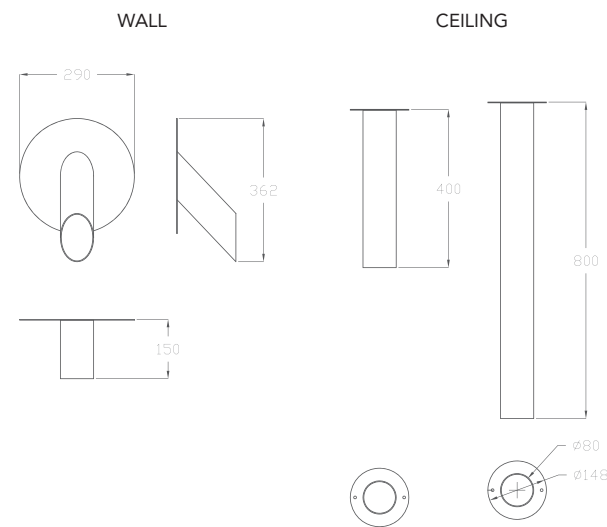

ICE DROP TUBE

Available in other lengths up to a maximum of 1m
Finishes: Stainless steel or Matte Black

KIT CONTENT - WALL

- Ice Chopping Machine 200 (kg/24h)
- Roof ice dispenser 150x80x2 made of 316 stainless steel with glossy or matte black finish.
- Wall fixing photocell.
- Support brackets for cutting machine.
- Ice level control equipment.
- Ice sink not included.

KIT CONTENT - CEILING

- Ice Chopping Machine 200 (kg/24h)
- Roof ice dispenser 800x129x2 made of 316 stainless steel with glossy or matte black finish.
- Photocell incorporated in tube.
- Support brackets for cutting machine.
- Ice level control equipment.
- Ice sink not included.

CODE	ICE CONTAINER
73896	ASANA
73897	CALA
73898	SUTRA
73899	BANDHA
73900	HARA
74034	CUSTOMIZABLE

The customizable option is available in any of the customizable finishes for steam and ice rooms.