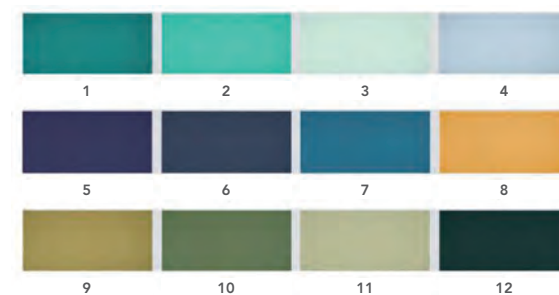

VEGA WET LOUNGER – OPTIONAL WATER-RESISTANT UPHOLSTERY