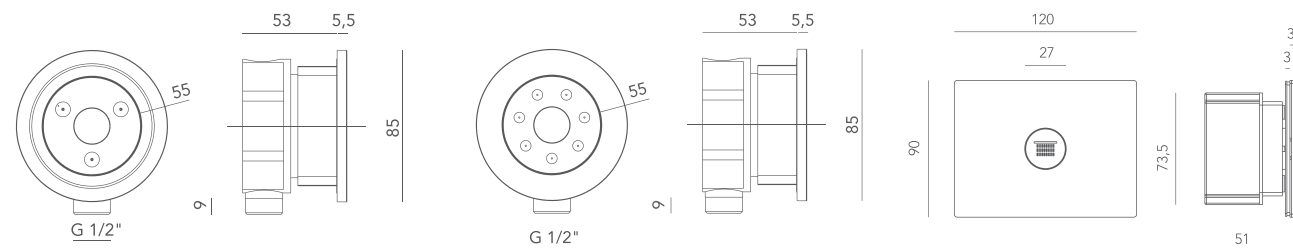

- 32 bodyjets (16 mist + 16 atomized) built in chrome plated brass with sequence control.
- Led RGB for chromotherapy and manual temperature control is included.
- Water supply connection: 1/2" inch
- Absorption 350 mA

Mini contrast pools

W A T E R Z O N E

MODEL	COLD PLUNGE ONE	COLD PLUNGE TWO
CODE	71482	71483
GENERAL SPECIFICATIONS		
Internal dimensions	2,00 x 0,80 x 0,85 m	3,40 x 0,80 x 0,85 m
External dimensions	2,18 x 0,98 x 1,08 m	3,58 x 0,98 x 1,08 m
Positions (Seats / Loungers)	-	-
Water capacity	0,90 m³	1,33 m³
Empty weight / Full Weight	300 / 1200 kg	400 / 1730 kg
CHARACTERISTICS		
No. Massage jets (water)	-	-
No. Air nozzles (air)	-	-
Overflow / Skimmer	Skimmer	Skimmer
Overflow suction	-	-
Return inlet	1	2
Bottom cleaner nozzles	1	1
Main drain	1	1
Headrests	-	-
LED projectors	1	2
Piezoelectric button	No	No
OPTIONS (NOT INCLUDED)		
Stainless steel overflow grille	No	No
Wooden overflow grille	No	No
Isolating cover	No	No
RECOMMENDED EQUIPMENT		
Compact filtration kit	No	No
Balance tank	No	No