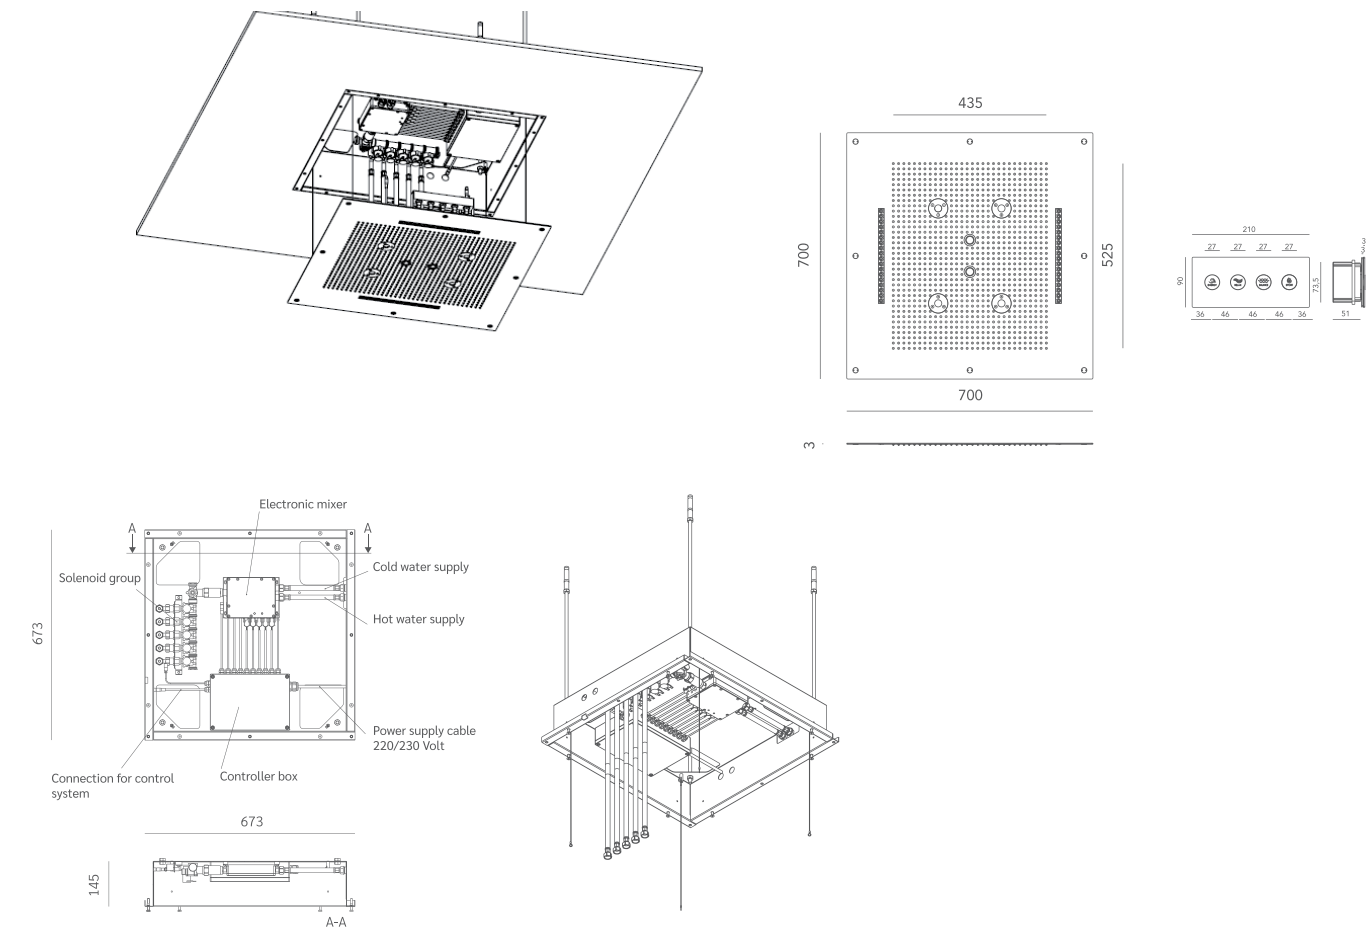

Emotional Showers

W A T E R Z O N E

CODE	DESCRIPTION	LIGHTING	JETS	SIZE (cm)	CONTROL	OPTIONALS
AF-FL001	SENSE PRO	RGB		70 x 70	4 preset programs	- - -