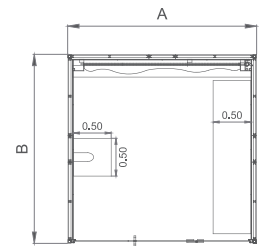

CALA

CODE	73932	73933	73934	73935	73936
Dimensions A-B (cm)	200x200x220	250x200x220	250x250x220	300x250x220	300x300x220
Ice Wall	2,0m	2,5m	2,5m	2,5m	2,5m
Power	1,20 kW	1,85 kW	1,85 kW	1,85 kW	1,85 kW
Control	Touch screen				
Wall finishes	Kreta Porcelain + Sirius				
Bench finishes	Kreta Porcelain				
Accessories finishes	Stainless steel				
Ceiling	Black methacrylate				
Lighting	Starry sky + Warm white perimeter LED under bench				
Accessories included	Ice Fountain wall + container