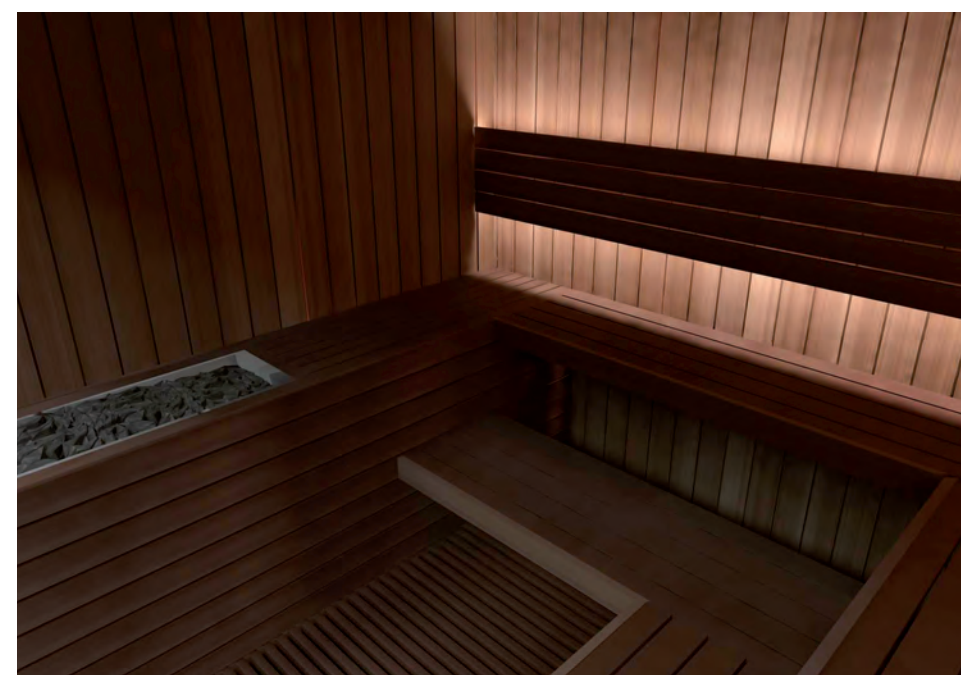

# Borro

S A U N A

Elegant, refined sauna.  
Premium wood and carefully designed details.  
Perfect for both public and private use.

**Dimensions (cm):** 200 x 200 x 210  
250 x 220 x 210  
250 x 250 x 210  
300 x 250 x 210  
300 x 300 x 210  
400 x 300 x 210