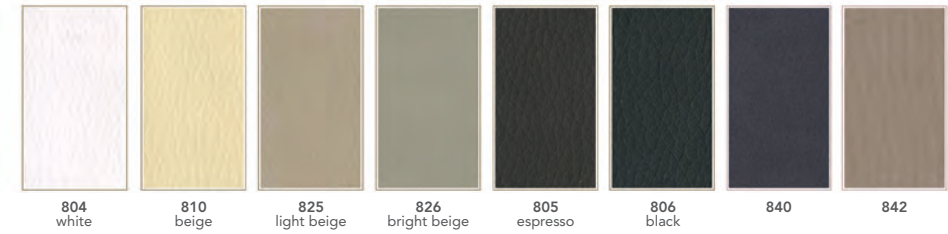

VEGA / VEGA WET LOUNGER – SKAY STANDARD FINISHES