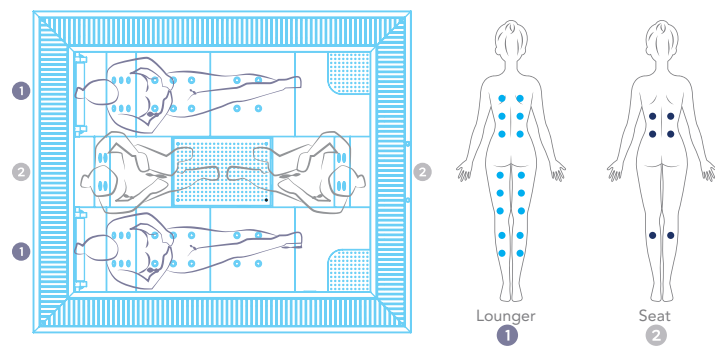

Mercurio

STAINLESS STEEL SPAS

The Mercurio spa has 4 seats (2/2). Manufactured in one piece in satin-finish AISI-316L stainless steel with a thickness of 2 mm. It has 2 beds of corporal hydromassage, wooden headrest and 2 seats with hydromassage on the back and calves.

FEATURES

Dimensions: 270 x 230 x 90 cm
Details: p. 376