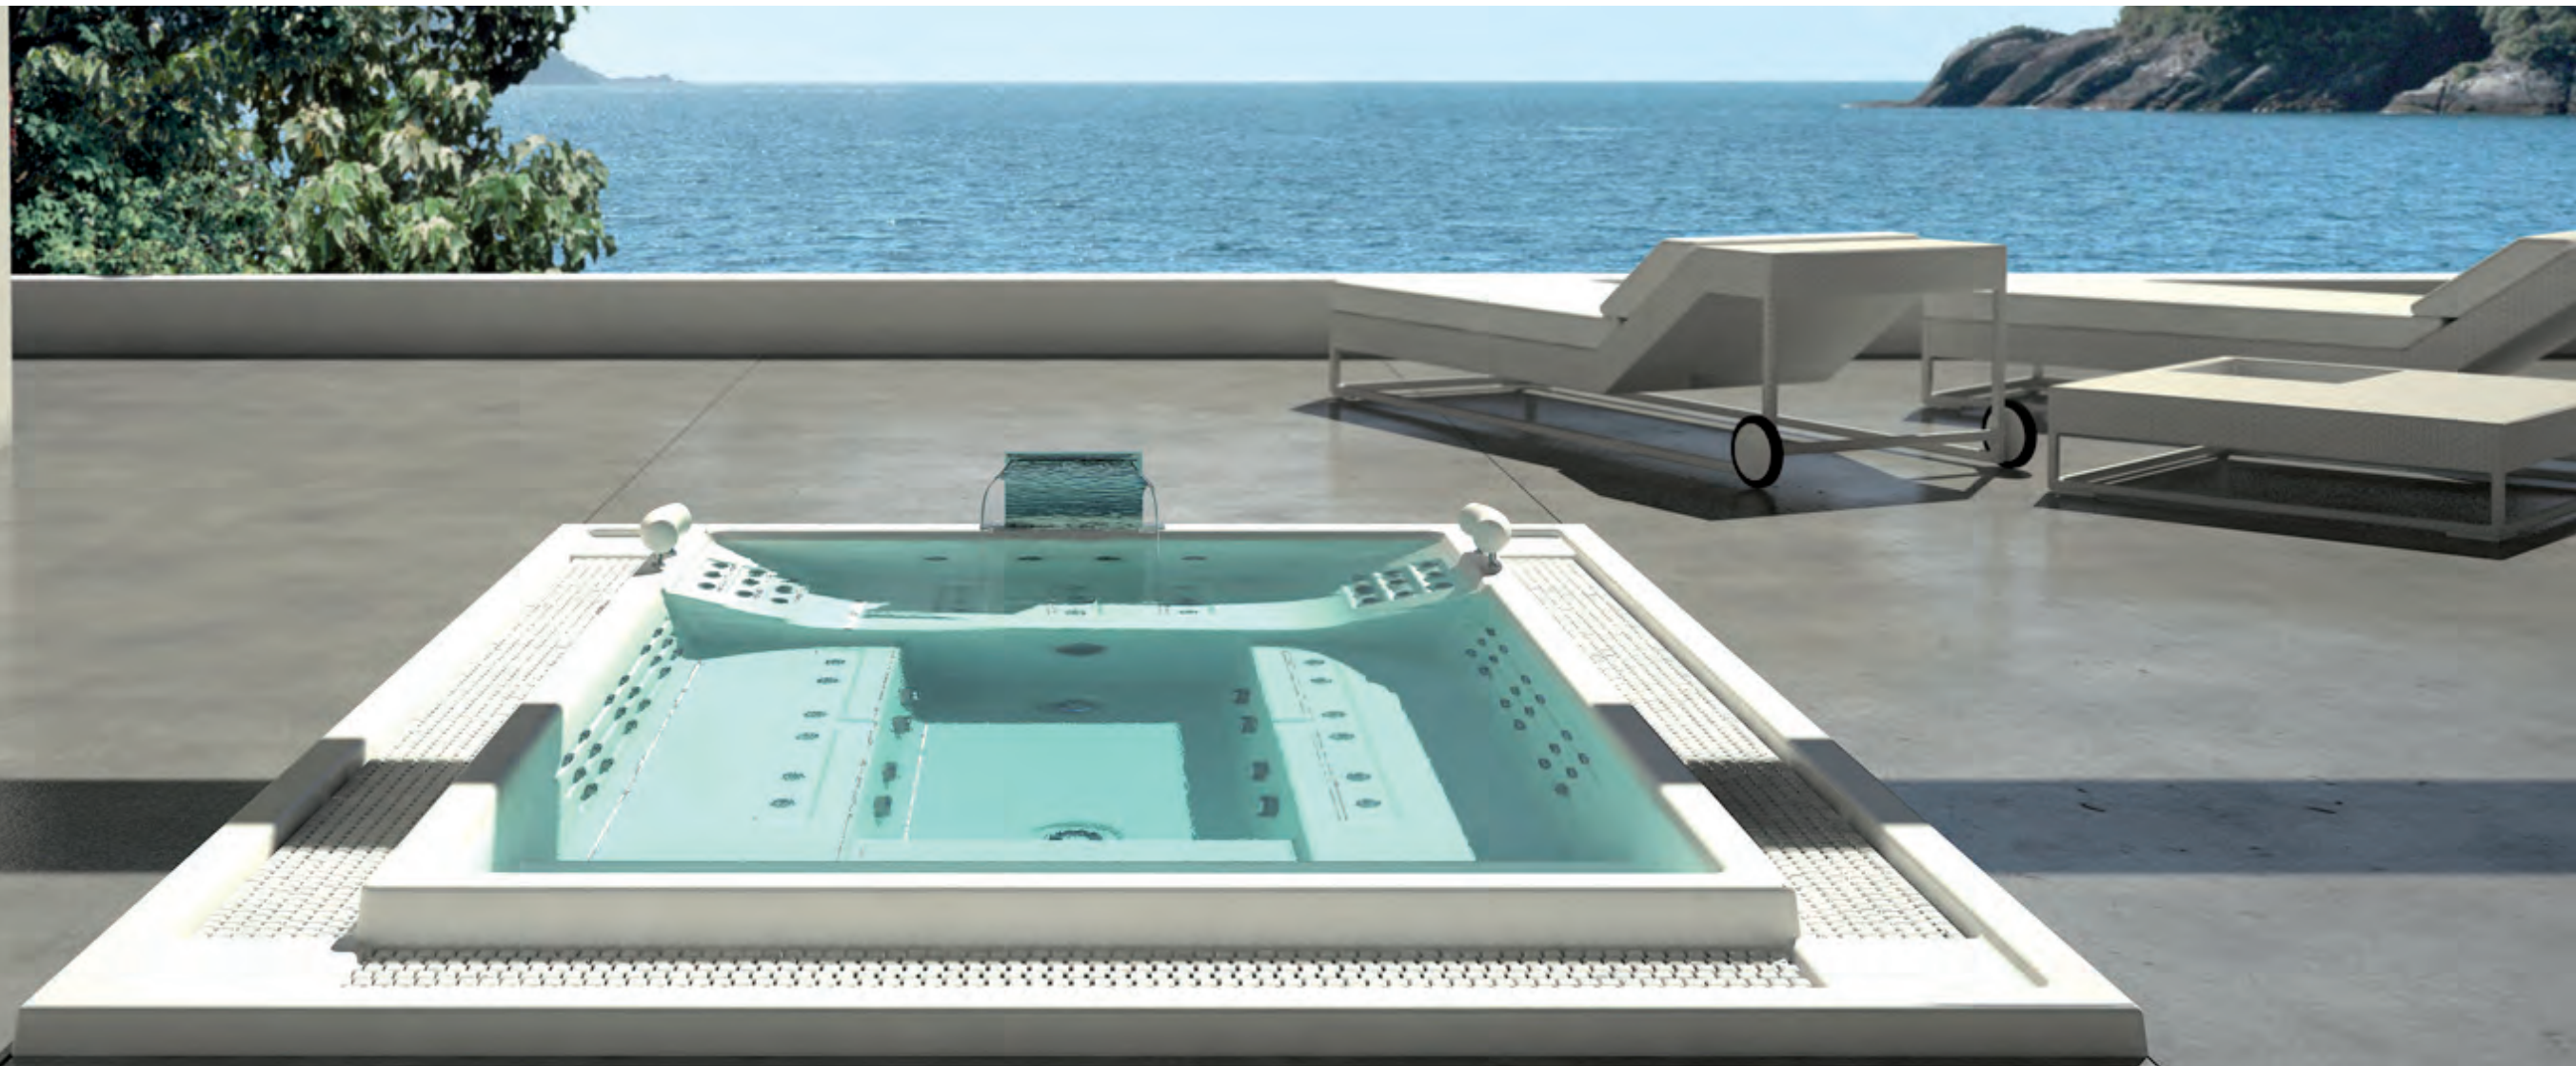

FEATURES

58 21 4 3

Dimensions: 340 x 240 cm
Details: p. 380