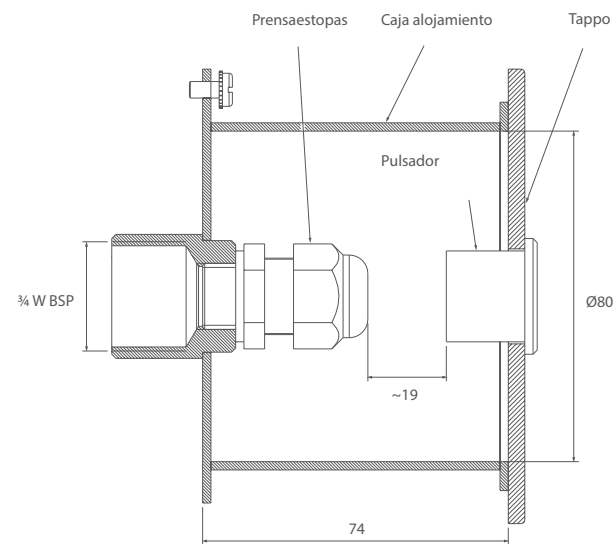

INSTALLATION