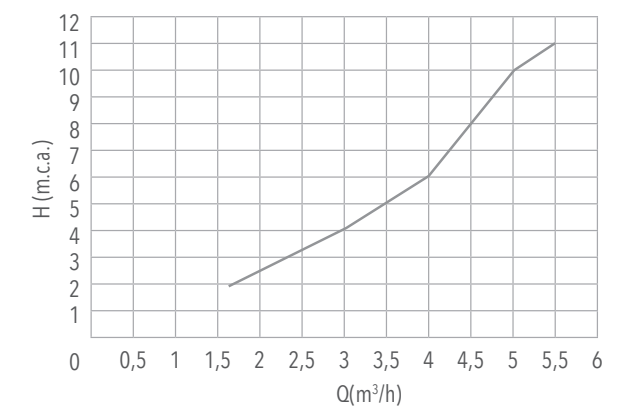

35754

Pressure (m.c.a.)	Water flow (m³/h)	Observation
1	0,75	
2	1,6	Effect start
3	2,5	
4	3	
5	3,5	Recommended water flow
6	4	
7	4,25	
8	4,5	
9	4,75	
10	5	
11	5,5