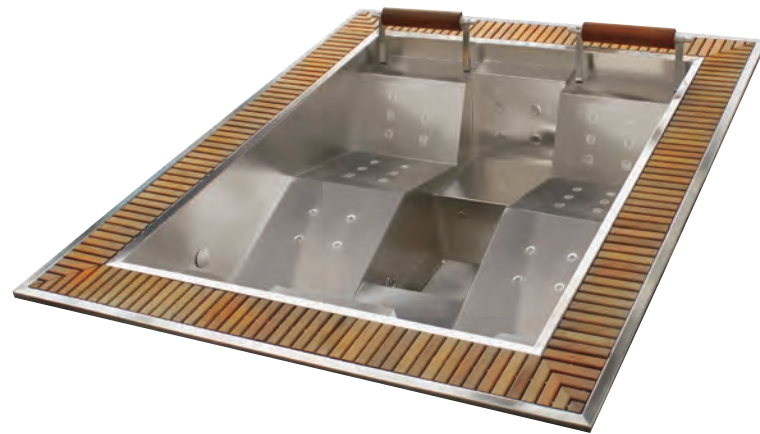

Mercurio

STAINLESS STEEL SPAS

The Mercurio spa has 4 seats (2/2). Manufactured in one piece in satin-finish AISI-316L stainless steel with a thickness of 2 mm. It has 2 beds of corporal hydromassage, wooden headrest and 2 seats with hydromassage on the back and calves.

FEATURES

Dimensions: 270 x 230 x 90 cm
Details: p. 376