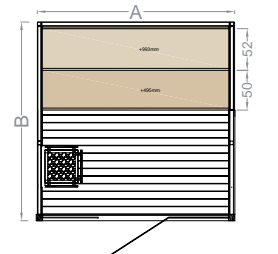

NERA

CODE	DIMENSIONS	POWER (kW)	SAUNA PANELS						
			Hemlock Plywood	Nordic Spruce	White Pine	Thermo Aspen/Alder/Pine	Red Cedar	Magnolia	Bench wood
UR*	180x180x210	7kW 230/400 3~	N/A	Standard (black painted)	N/A	N/A	N/A	N/A	Abachi
UR*	200x200x210	7kW 230/400 3~							
UR*	250x200x210	7kW 230/400 3~							
UR*	250x250x210	10,8kW 230/400 3~