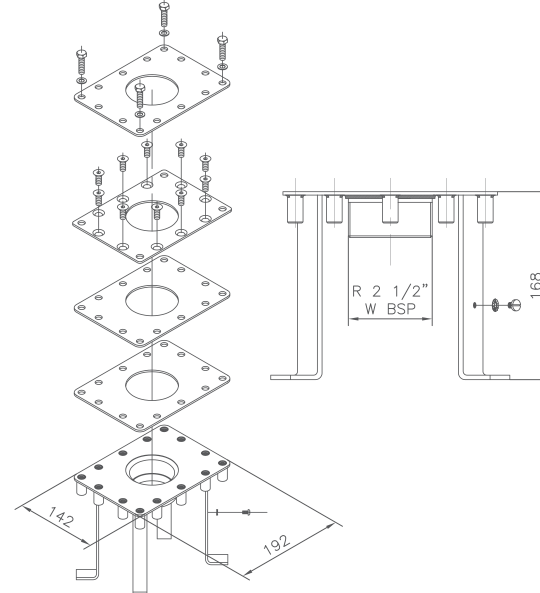

## HYDROMASSAGE LOUNGER

31997L0500	COLUMN FOR LOUNGER - 500 mm
------------	-----------------------------

19983	RECTANGULAR ANCHOR FOR CONCRETE POOL
-------	--------------------------------------

15833	RECTANGULAR ANCHOR FOR PREFABRICATED POOL
-------	---