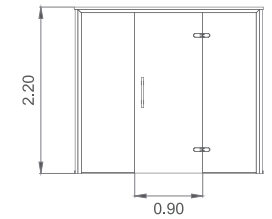

BANDHA

CODE	73883	73884	73885	73886	73887
Dimensions A-B (cm)	250x200x220	250x200x220	250x250x220	300x250x220	300x300x220
Ice Wall	2,0m	2,5m	2,5m	2,5m	2,5m
Power	1,20 kW	1,85 kW	1,85 kW	1,85 kW	1,85 kW
Control	Touch screen				
Wall finishes	Gada Porcelain				
Bench finishes	Gada Porcelain				
Accessories finishes	Stainless steel				
Ceiling	White methacrylate				
Lighting	Warm white perimeter LED on ceiling and under benches				
Accessories included	Ice Fountain wall + container