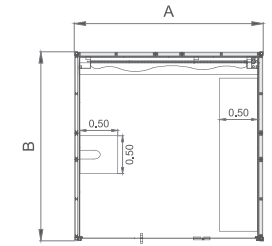

BANDHA

CODE	73883	73884	73885	73886	73887
Dimensions A-B (cm)	250x200x220	250x200x220	250x250x220	300x250x220	300x300x220
Ice Wall	2,0m	2,5m	2,5m	2,5m	2,5m
Power	1,20 kW	1,85 kW	1,85 kW	1,85 kW	1,85 kW
Control	Touch screen				
Wall finishes	Gada Porcelain				
Bench finishes	Gada Porcelain				
Accessories finishes	Stainless steel				
Ceiling	White methacrylate				
Lighting	Warm white perimeter LED on ceiling and under benches				
Accessories included	Ice Fountain wall + container