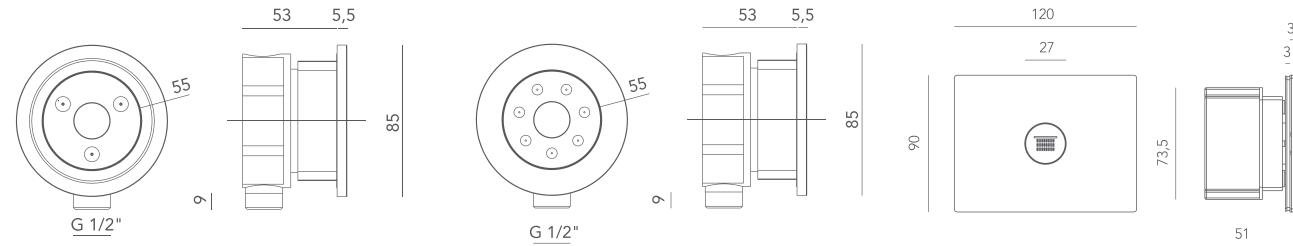

Kneipp Path

W A T E R Z O N E

CODE	DESCRIPTION	LIGHTING	JETS	OPTIONALS
AF-FL039	3 METERS KNEIPP	RGB		

- 8 bodyjets (4 mist + 4 atomized) built in chrome plated brass with sequence control.
- Led RGB for chromotherapy and manual temperature control is included.
- Water supply connection: 1/2" inch
- Absorption 350 mA

CODE	DESCRIPTION	LIGHTING	JETS	OPTIONALS
AF-FL040	5 METERS KNEIPP	RGB