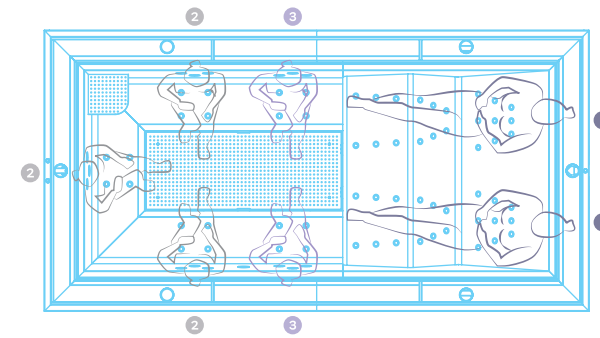

Zeus

STAINLESS STEEL SPAS

The Zeus spa has 7 seats (5/2). Manufactured in one piece in satin-finish AISI-316L stainless steel with a thickness of 2 mm. It has 2 corporal hydromassage, beds, a padded headrest and 5 seats with hydromassage on the back and legs. Spa with overflow channel.