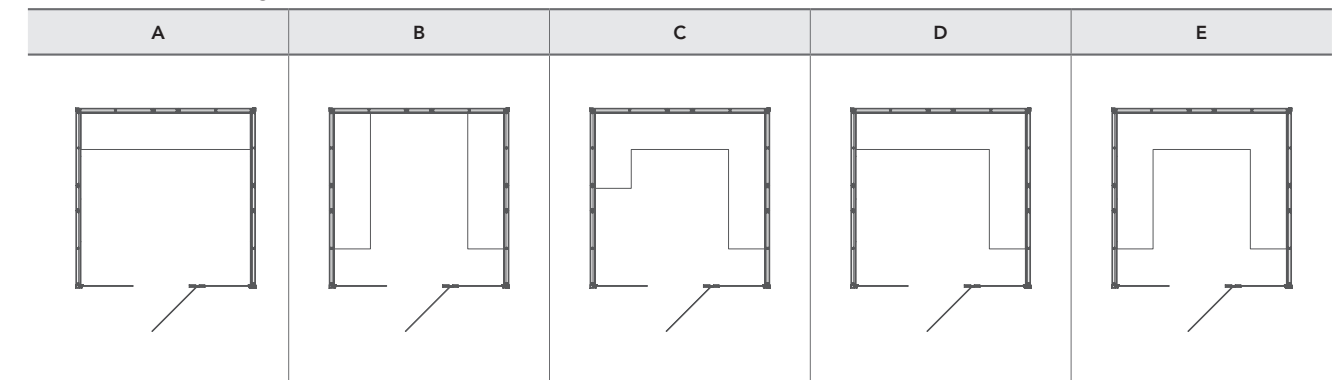

BENCH SETTINGS (Digit 6)

BENCH AND WALL FINISHES (Digits 7-8, 9-10)

SR	UNLINED
SS	SOLID SURFACE
*	LARGE FORMAT PORCELAIN

* Large format porcelain finishes and codes on pag. 322

FRAMING (Digit 11)

I	Satin stainless steel
P	Matte Silver
B	Black paint

CEILING (Digit 12)

1	White methacrylate
2	Black methacrylate
3	White methacrylate + LED
4	Black methacrylate + LED
5	White methacrylate + starry sky
6	Black methacrylate + starry sky

OPTIONALS (Digits 13, 14)

L	Sink
1	1 Puff
2	2 Puff
B	Water softener