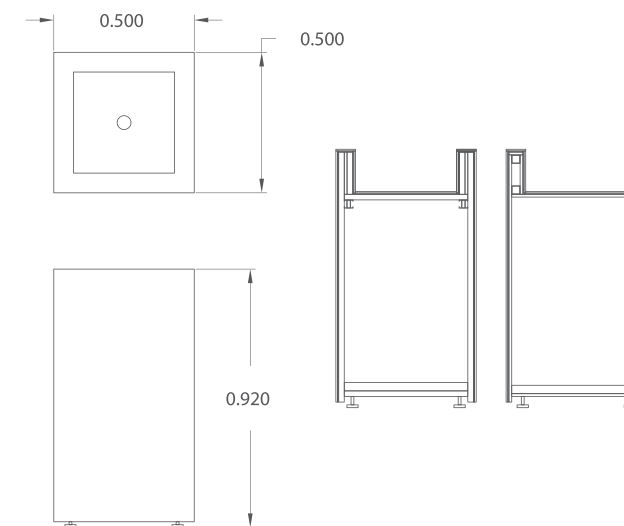

ICE CONTAINER

CHARACTERISTICS

Container made of large format porcelain.
Lower base ring in anodized aluminum.
20 L capacity.

- ASANA: Coted in slate black large format porcelain Sirius (group 1)
- BANDHA: Coted in large formats sand porcelain Gada (Group 0).
- CALA: Coted in large gray stone porcelain Kreta (Group 2).
- HARA: Coted in large format porcelain Niliium (Group 2).
- SUTRA: Coted in large format porcelain Kairos (Group 3).