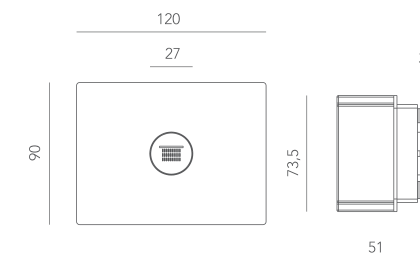

Sequence activation with button.
(Optional: reverse path)

- Materials: Ultra-mirror stainless steel plate, liquid silicone anti-lime membrane.
- Ceiling depth: 100 mm.
- Water supply: 1/2" (inch)
- Operating pressure: 1,5 / 5 bar.
- Recommended pressure: 3 bar
- The inverted path accessory (not included) makes it possible to run the sequence in reverse.