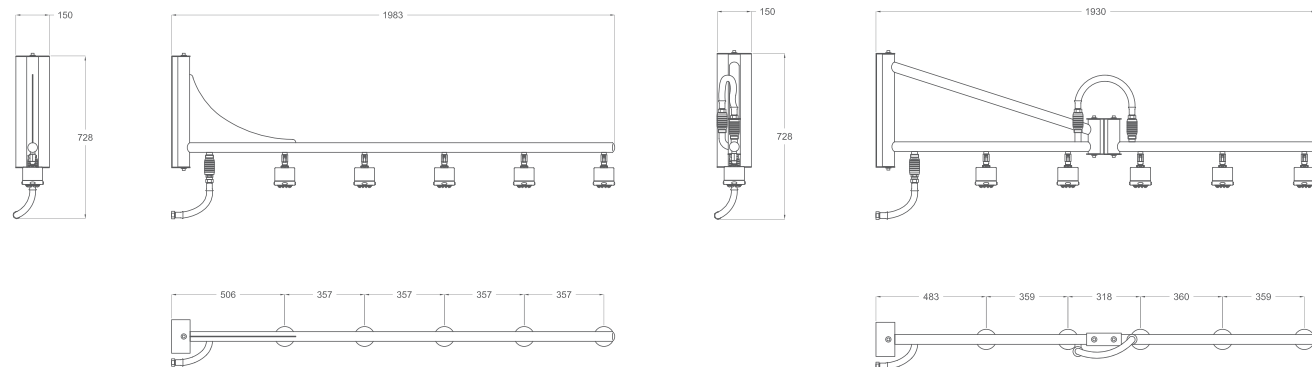

Treatment Shower

T R E A T M E N T Z O N E

KNEIPP SHOWER

CODE	DESCRIPTION	CONSUMPTION 3 BAR (L/M)	DIMENSIONS (MM)	MATERIAL	PUSH BUTTON AND TIMER
73904	Kneipp Shower	20 - 30	600 x 748 x 172	Stainless steel 316	45219 + 35761

- 1- Shut-off valve for upper sprinkler (Optional)
- 2- Barometer
- 3- Thermostatic mixer
- 4- Thermometer
- 5- Cold/Hot water selector
- 6- Shut-off valve for the different hoses

VICHY SHOWER

CODE	DESCRIPTION	CONSUMPTION 3 BAR (L/M)	POWER (KW)	DIMENSIONS HYDRAULIC EQUIPMENT (MM)	DIMENSIONS ELECTRIC EQUIPMENT (MM)	CONTROL PANNEL	CONNECTION
73905	Vichy Shower Articulated arm	20 - 30	0.1	420 x 420 x 210	290 x 230 x 90	Touch screen LCD	230 V + I + Neutro + ground
73906	Vichy Shower Fixed arm	20 - 30	0.1	420 x 420 x 210	290 x 230 x 90	Touch screen LCD	230 V + I + Neutro + ground

Halotherapy systems

T R E A T M E N T Z O N E

HIMALAYA CUBE

CODE	DESCRIPTION	SIZE (length x width x height)(cm)	WEIGHT (kg)	POWER (kw)	CONNECTION
73907	Himalaya Cube	84 x 64 x 79,4	200	0,3	230 V - 50/60 Hz

Included elements:

- Pannel control with LED screen.
- Hours schedule programming.
- Aroma diffuser.
- Button for selection.
- Electronic control of temperature.
- Integrated MP3 player with SD electronic card.
- Synchronisation with chromotherapy.
- High power LED chromotherapy.
- Chromotherapy synchronisation with ISO equipment.
- Packaging.

Optionals

- 90118 Air extractor.

SANAMA SALT CABIN