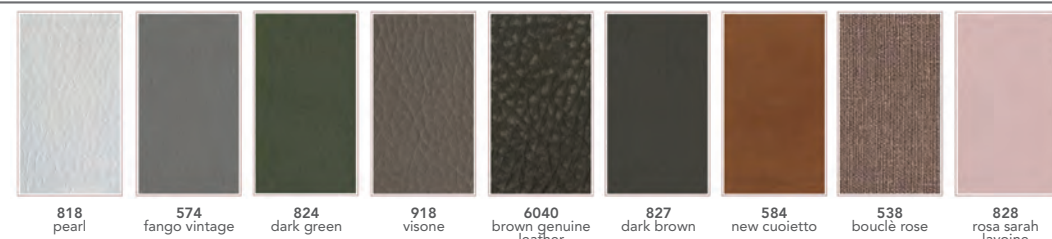

SKAY SPECIAL FINISHES

OPTIONAL AYURVEDIC ACCESSORIES

CODE	DESCRIPTION	
73764	AYURVEDA MASSAGE STONE	
N91431	AYURVEDA CUPRUM RAME 2.0	
N8360	AYURVEDA STEM	
N8358	AYURVEDA ROLL SMALL	
N8356	AYURVEDA SHIRODARA	
N8354	AYURVEDA SMALL OIL WARMER	
N5610	AYURVEDA STONE HEATER	
N8361	AYURVEDA TRAY WTONG