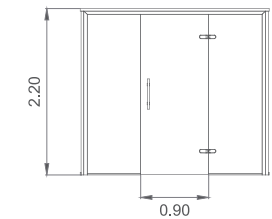

HARA

CODE	73888	73889	73890	73891
Dimensions A-B (cm)	250x200x220	250x250x220	300x250x220	300x300x220
Ice Wall	2,5m	2,5m	2,5m	2,5m
Power	1,85 kW	1,85 kW	1,85 kW	1,85 kW
Control	Touch screen			
Wall finishes	Radium Porcelain			
Bench finishes	Niliun Porcelain			
Accessories finishes	Matte Black			
Ceiling	Black methacrylate			
Lighting	Starry sky + Warm white perimeter LED under bench			
Accessories included	Ice Fountain roof + container