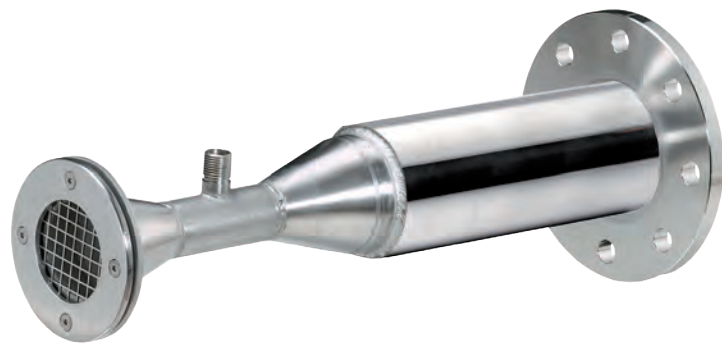

# Dynamic Hydro-channel Jet

HYDRO LEISURE ELEMENTS

Comprised of a set of water jet nozzles in mirror-polished stainless steel which, when situated and directed correctly, provide a flow of water using recycled pool water. Creates water currents of varying strengths.