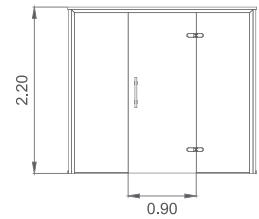

Ice Cabin

TEMPERATURE ZONE

ASANA

CODE	73928	73929	73930	73931
Dimensions A-B (cm)	250x200x220	250x250x220	300x250x220	300x300x220
Ice Wall	2,5m	2,5m	2,5m	2,5m
Power	1,85 kW	1,85 kW	1,85 kW	1,85 kW
Control	Touch screen			
Wall finishes	Kelya Porcelain			
Bench finishes	Sirius Porcelain			
Accessories finishes	Matte Black			
Ceiling	Black methacrylate			
Lighting	Warm white perimeter LED on ceiling and under benches			
Accessories included	Ice Fountain roof + container