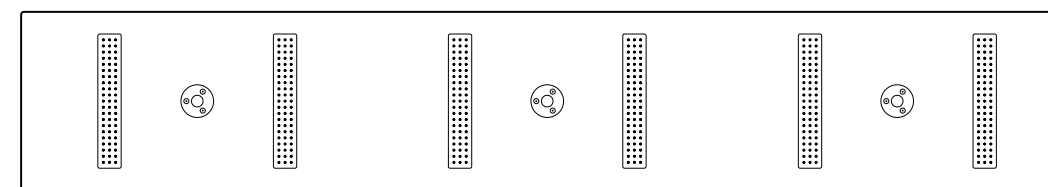

A. Cervical area   **B.** Back area   **C.** Lower-back area   **D.** Leg area

FEATURES

FULL-BODY MASSAGE

The shower's horizontal position provides the same effects and benefits of a complete massage.

4 PROGRAMS

Four massage programs that combine rain jet, mist, and RGB LED light.

PRIVATE SPA

The horizontal shower reproduces the experience of a truly bespoke spa treatment in a single product.

MANUAL AND PROGRAMMABLE CONTROLS

Horizon is equipped with a manual touch control to manage programs and individual jets.