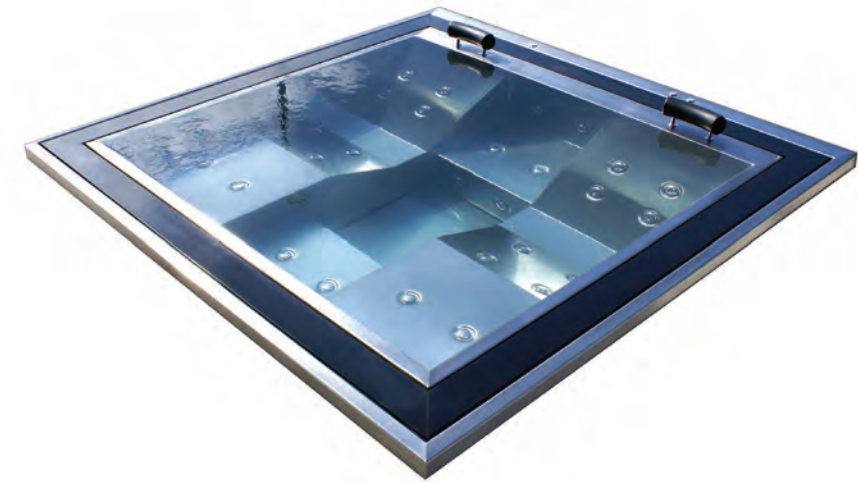

## STAINLESS STEEL SPAS

The Mercurio spa has 4 seats (2/2). Manufactured in one piece in satin-finish AISI-316L stainless steel with a thickness of 2 mm. It has 2 beds of corporal hydromassage, wooden headrest and 2 seats with hydromassage on the back and calves.

### FEATURES

**Dimensions:** 270 x 230 x 90 cm  
 Details: p. 376

## STAINLESS STEEL SPAS

The Venus spa has 4 seats (2/2). Manufactured in one piece in satin-finish AISI-316L stainless steel with a thickness of 2 mm. It has 2 corporal hydromassage, beds, a padded headrest and 2 seats with hydromassage on the back and legs. Spa with overflow channel.