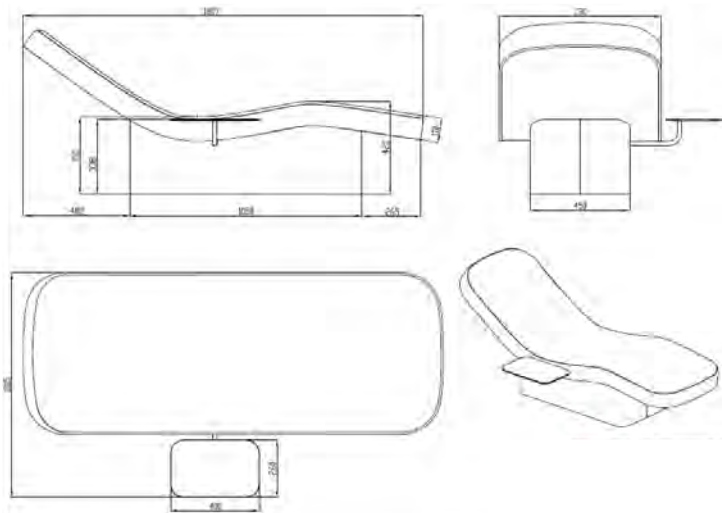

VEGA / VEGA WET LOUNGER

N9225 VEGA - RELAX LOUNGER

N9226 VEGA WET - RELAX LOUNGER