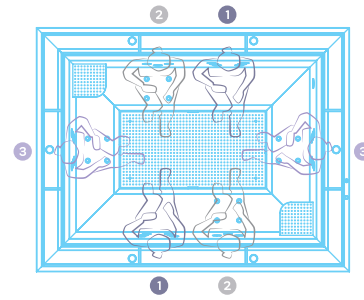

Apolo

STAINLESS STEEL SPAS

The Apolo spa is manufactured in one piece in satin-finish AISI-316L stainless steel. Thickness of 2 mm. With overflow channel.