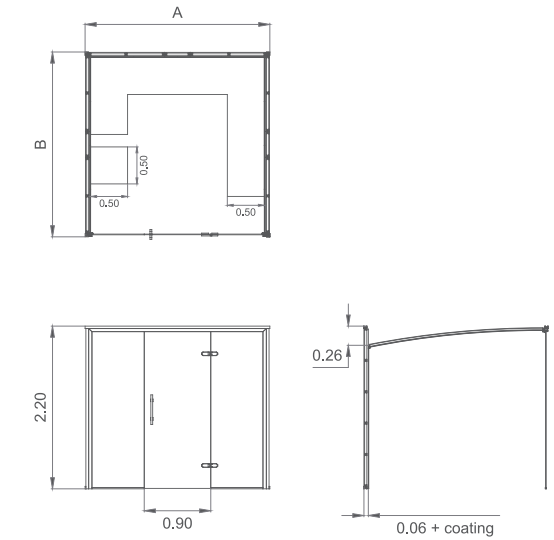

HARA

CODE	73925	73926	73927
Dimensions A-B (cm)	250x250x220	300x250x220	300x300x220
Power	9 kW	12 kW	12 kW
Control	Ecotouch		
Wall finish	Radium Porcelain (2)		
Becnh finish	Nilium Porcelain (2)		
Accessories finish	Black Matte		
Ceiling	Black methacrylate		
Lighting	Starry sky + Warm white perimeter LED under bench		
Included accessories	1 puff