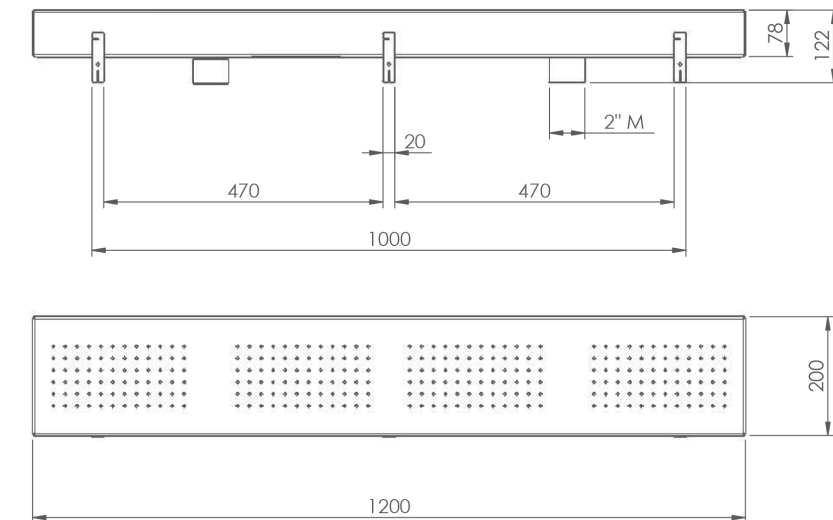

## HYDROMASSAGE BENCH

60714	300 mm MODEL FOR CONCRETE
68746	300 mm MODEL LINER

34051	600 mm MODEL FOR CONCRETE
-------	---------------------------

34052	1200 mm MODEL FOR CONCRETE
-------	----------------------------