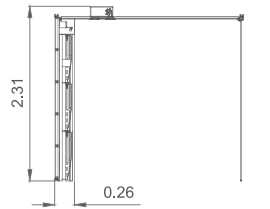

HARA

CODE	73888	73889	73890	73891
Dimensions A-B (cm)	250x200x220	250x250x220	300x250x220	300x300x220
Ice Wall	2,5m	2,5m	2,5m	2,5m
Power	1,85 kW	1,85 kW	1,85 kW	1,85 kW
Control	Touch screen			
Wall finishes	Radium Porcelain			
Bench finishes	Niliun Porcelain			
Accessories finishes	Matte Black			
Ceiling	Black methacrylate			
Lighting	Starry sky + Warm white perimeter LED under bench			
Accessories included	Ice Fountain roof + container