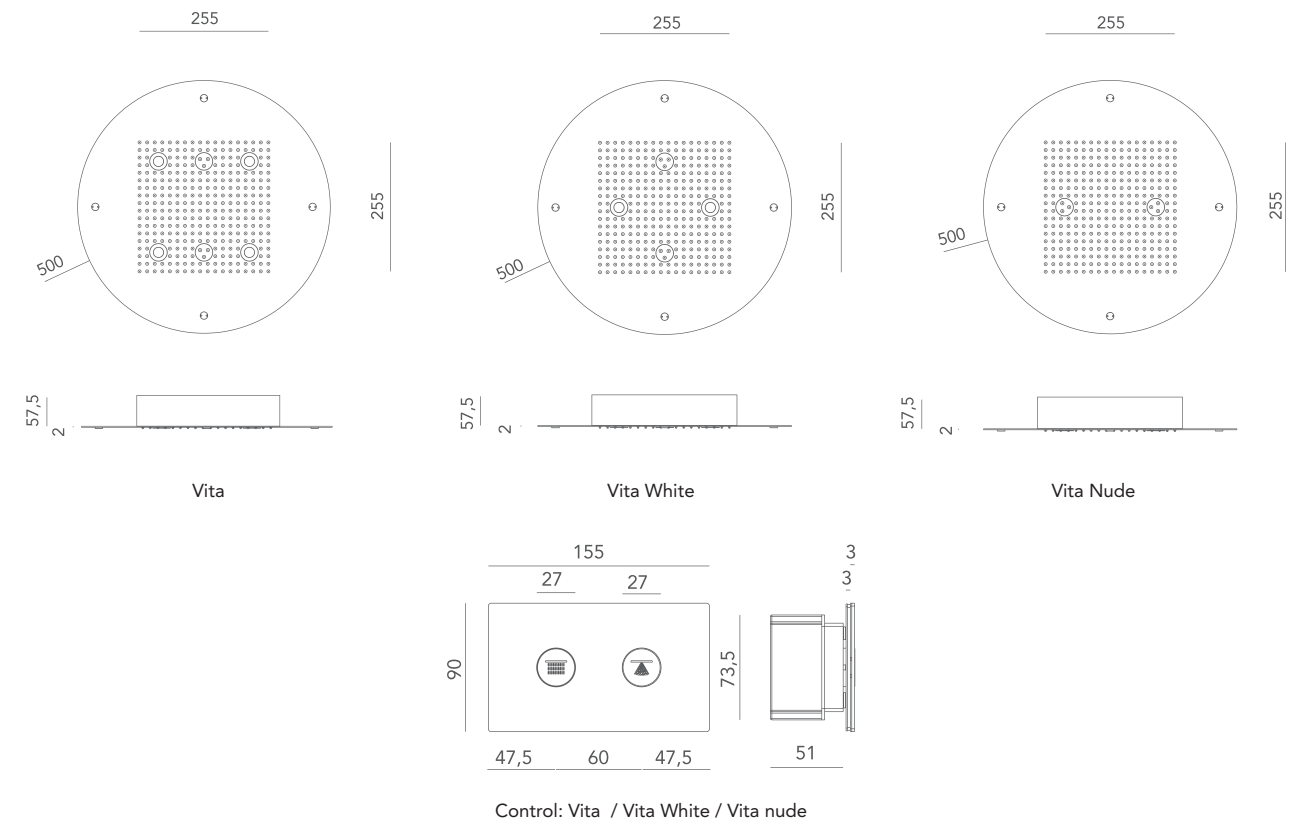

- Rounded shower head for recessed ceiling installation Ø500 mm. 2 water patterns: 1 rain jet and 2 mist jets.
- Infinity sequence and Infinity: includes 4 LED lights with chromotherapy.
- Infinity sequence White and Infinity White: includes 2 white LED lights.
- Ultra-mirror stainless steel plate, liquid silicone anti-lime membrane.
- Ceiling depth: 100 mm.
- Water supply: 1/2" (inch)
- Operating pressure: 1,5 / 5 bar.
- Recommended pressure: 3 bar.
- Complete kit with installation system.