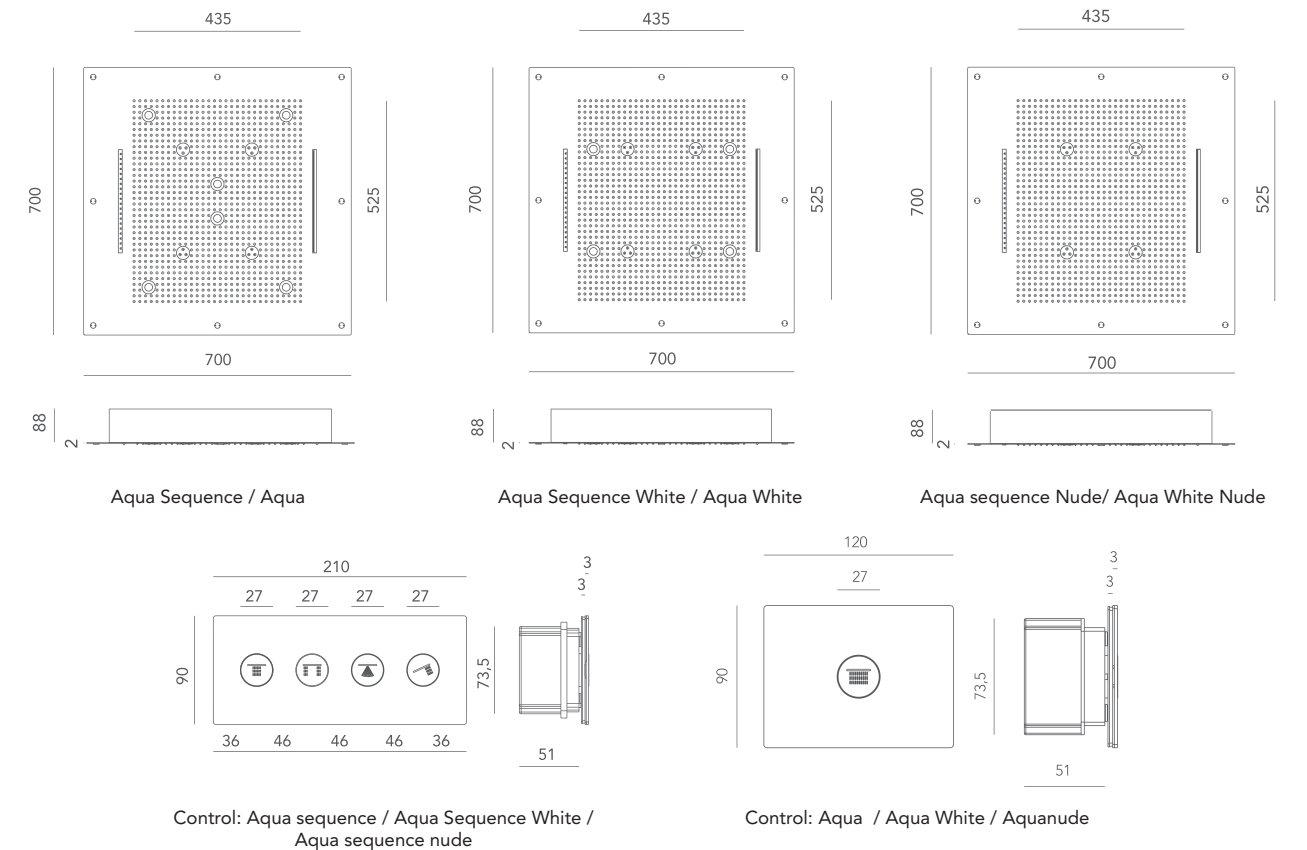

CODE	DESCRIPTION	LIGHTING	JETS	SIZE (cm)	CONTROL	OPTIONALS
AF-FL002	AQUA SEQUENCE	RGB	   	70 x 70	Sequence (1 button)	  
AF-FL003	AQUA SEQUENCE WHITE	WHITE	   	70 x 70	Sequence (1 button)	  
AF-FL004	AQUA SEQUENCE NUDE	-	   	70 x 70	Sequence (1 button)	  
AF-FL005	AQUA	RGB	   	70 x 70	Manual (4 buttons)	  
AF-FL006	AQUA WHITE	WHITE	   	70 x 70	Manual (4 buttons)	  
AF-FL007	AQUA NUDE	-	   	70 x 70	Manual (4 buttons)	  