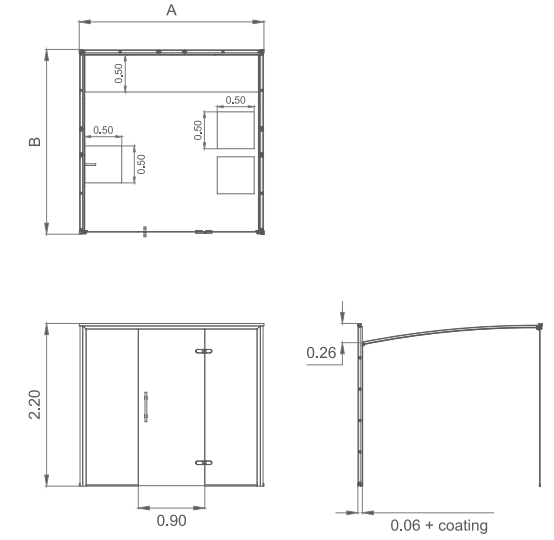

BANDHA

CODE	73921	73922	73923	73924
Dimensions A-B (cm)	250x200x220	250x250x220	300x250x220	300x300x220
Power	9 kW	9 kW	12 kW	12 kW
Control	Ecotouch			
Wall finish	Gada Porcelain (0)			
Becnh finish	Gada Porcelain (0)			
Accessories finish	Stainless steel			
Ceiling	White methacrylate			
Lighting	Warm white perimeter LED on ceiling and under benches			
Included accessories	2 puffs + 1 porcelain sink