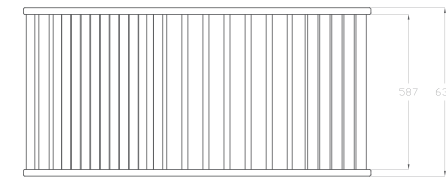

CALM CHAIR

73901	CALM - RELAX CHAIR WITH INFRARED LAMPS

MATERIALS

Sides: Made in birch plywood board with phenolic resin sheets for external protection (depending on the model)
Boards: Made in Iroko.
Levelling feet: AISI 304 stainless steel rod. Plastic support
Neck pad (optional): fireproof Polyskin - M2 category.
Lamp: Lampholder fixed on 3mm HPL structure with 3mm tempered glass protector

CHARACTERISTICS

Dimensions (mm): 1205 x 637 x 1298
Power (kw): 0 / 0,4
Models:
- Without lamp
- 4 infrared lamps.

ELECTRIC SYSTEMS

Infrared lamp:
- Model: PAR 38 IR Red
- Power: 100 W
- Useful life: 5000 h
Control pannel: Switch or timing switch
Connection: 230 V I + Neutro