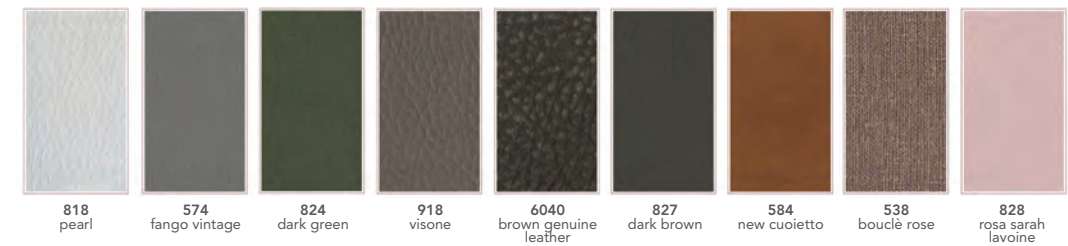

VEGA / VEGA WET LOUNGER – SKAY SPECIAL FINISHES