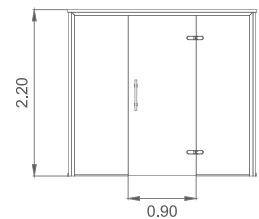

CALA

CODE	73932	73933	73934	73935	73936
Dimensions A-B (cm)	200x200x220	250x200x220	250x250x220	300x250x220	300x300x220
Ice Wall	2,0m	2,5m	2,5m	2,5m	2,5m
Power	1,20 kW	1,85 kW	1,85 kW	1,85 kW	1,85 kW
Control	Touch screen				
Wall finishes	Kreta Porcelain + Sirius				
Bench finishes	Kreta Porcelain				
Accessories finishes	Stainless steel				
Ceiling	Black methacrylate				
Lighting	Starry sky + Warm white perimeter LED under bench				
Accessories included	Ice Fountain wall + container