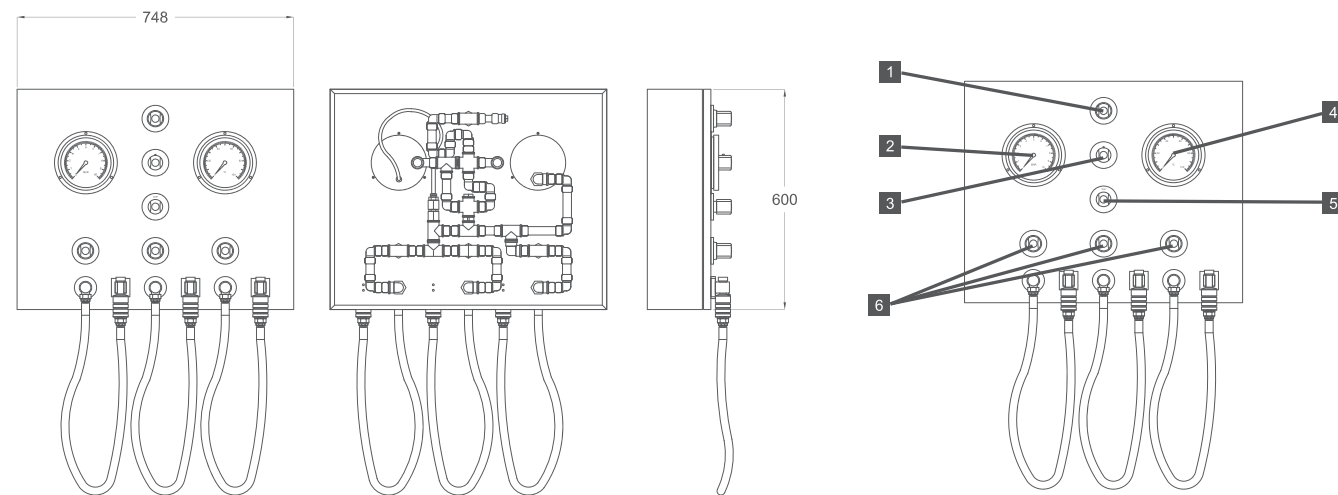

Treatment Shower

T R E A T M E N T Z O N E

KNEIPP SHOWER

CODE	DESCRIPTION	CONSUMPTION 3 BAR (L/M)	DIMENSIONS (MM)	MATERIAL	PUSH BUTTON AND TIMER
73904	Kneipp Shower	20 - 30	600 x 748 x 172	Stainless steel 316	45219 + 35761

- 1- Shut-off valve for upper sprinkler (Optional)
- 2- Barometer
- 3- Thermostatic mixer
- 4- Thermometer
- 5- Cold/Hot water selector
- 6- Shut-off valve for the different hoses

VICHY SHOWER

CODE	DESCRIPTION	CONSUMPTION 3 BAR (L/M)	POWER (KW)	DIMENSIONS HYDRAULIC EQUIPMENT (MM)	DIMENSIONS ELECTRIC EQUIPMENT (MM)	CONTROL PANNEL	CONNECTION
73905	Vichy Shower Articulated arm	20 - 30	0.1	420 x 420 x 210	290 x 230 x 90	Touch screen LCD	230 V + I + Neutro + ground
73906	Vichy Shower Fixed arm	20 - 30	0.1	420 x 420 x 210	290 x 230 x 90	Touch screen LCD	230 V + I + Neutro + ground