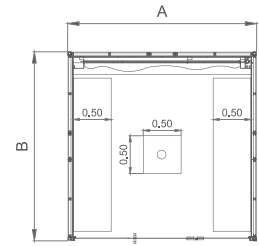

### ASANA

CODE	73928	73929	73930	73931
Dimensions A-B (cm)	250x200x220	250x250x220	300x250x220	300x300x220
Ice Wall	2,5m	2,5m	2,5m	2,5m
Power	1,85 kW	1,85 kW	1,85 kW	1,85 kW
Control	Touch screen			
Wall finishes	Kelya Porcelain			
Bench finishes	Sirius Porcelain			
Accessories finishes	Matte Black			
Ceiling	Black methacrylate			
Lighting	Warm white perimeter LED on ceiling and under benches			
Accessories included	Ice Fountain roof + container			