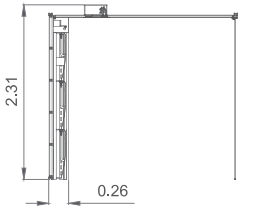

BANDHA

CODE	73883	73884	73885	73886	73887
Dimensions A-B (cm)	250x200x220	250x200x220	250x250x220	300x250x220	300x300x220
Ice Wall	2,0m	2,5m	2,5m	2,5m	2,5m
Power	1,20 kW	1,85 kW	1,85 kW	1,85 kW	1,85 kW
Control	Touch screen				
Wall finishes	Gada Porcelain				
Bench finishes	Gada Porcelain				
Accessories finishes	Stainless steel				
Ceiling	White methacrylate				
Lighting	Warm white perimeter LED on ceiling and under benches				
Accessories included	Ice Fountain wall + container