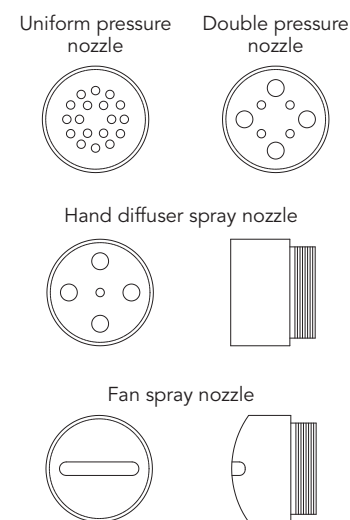

### Complementary accessories

- Self-priming pump with flow rate of 10 m<sup>3</sup>/h at 14 m.w.c.
- Circular drainage system with 75 mm diameter outlet.
- Piezoelectric push button.

Details: p. 357