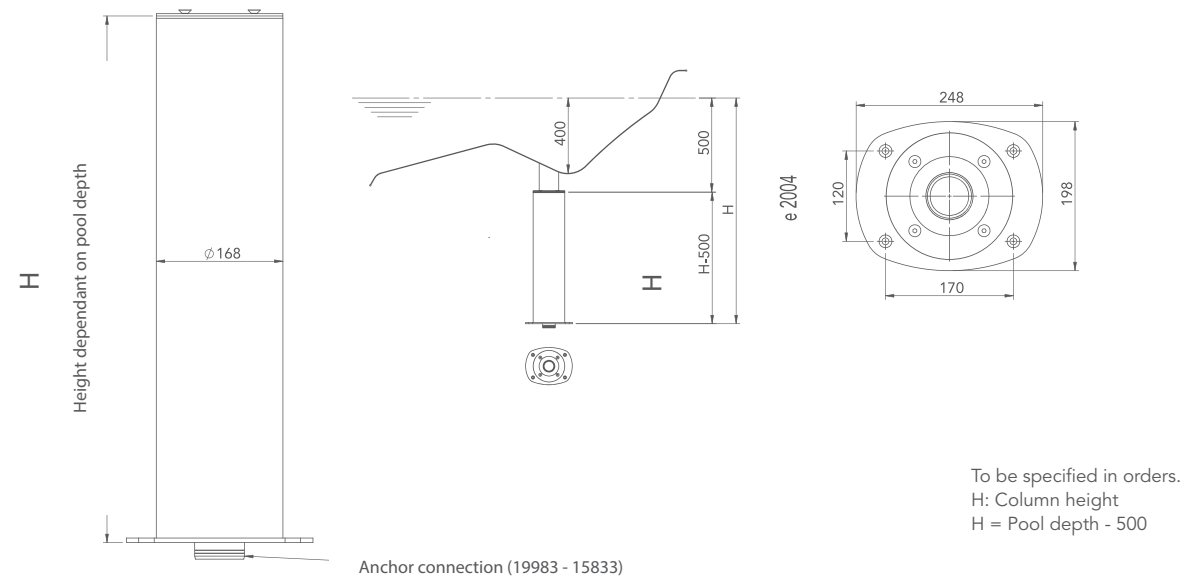

Hydro Leisure Elements

WATER ZONE

HYDROMASSAGE LOUNGER

31997L0500	COLUMN FOR LOUNGER - 500 mm