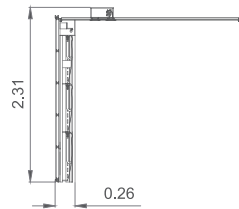

CALA

CODE	73932	73933	73934	73935	73936
Dimensions A-B (cm)	200x200x220	250x200x220	250x250x220	300x250x220	300x300x220
Ice Wall	2,0m	2,5m	2,5m	2,5m	2,5m
Power	1,20 kW	1,85 kW	1,85 kW	1,85 kW	1,85 kW
Control	Touch screen				
Wall finishes	Kreta Porcelain + Sirius				
Bench finishes	Kreta Porcelain				
Accessories finishes	Stainless steel				
Ceiling	Black methacrylate				
Lighting	Starry sky + Warm white perimeter LED under bench				
Accessories included	Ice Fountain wall + container