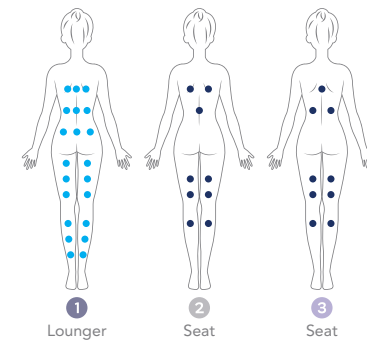

Zeus

STAINLESS STEEL SPAS

The Zeus spa has 7 seats (5/2). Manufactured in one piece in satin-finish AISI-316L stainless steel with a thickness of 2 mm. It has 2 corporal hydromassage, beds, a padded headrest and 5 seats with hydromassage on the back and legs. Spa with overflow channel.