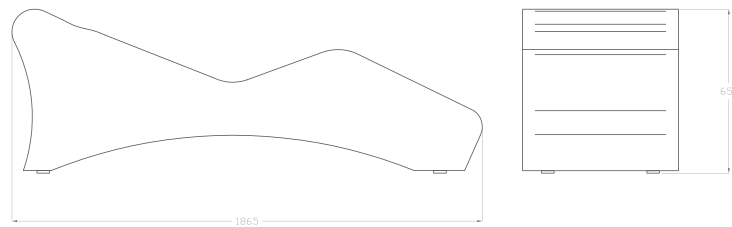

Relax Loungers

RELAX ZONE

ELNA LOUNGER

73903 ELNA - RELAX LOUNGER IN SOLID SURFACE