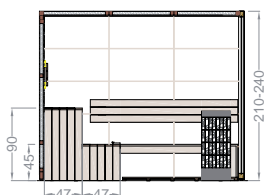

LOBOS

CODE	DIMENSIONS	POWER (kW)	SAUNA PANELS						
			Hemlock Plywood	Nordic Spruce	White Pine	Thermo Aspen/Alder/Pine	Red Cedar	Magnolia	Bench wood
72913	134x254x210	7kW 230/400 3~	Standard	N/A	N/A	N/A	N/A	N/A	Abachi
72914	194x194x210	7kW 230/400 3~							
72915	254x254x210	9kW 230/400 3~