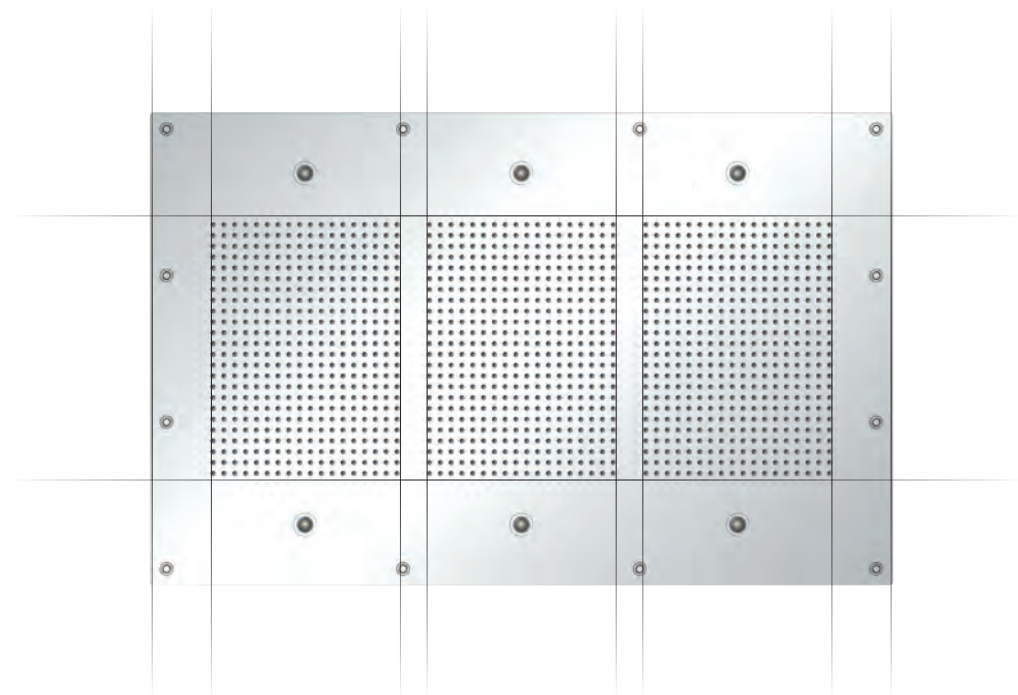

Taylor Made Showers

CUSTOM SOLUTIONS