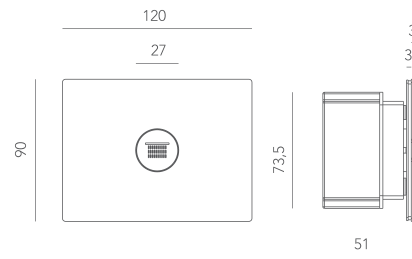

1 air tropical jet

- Materials: Ultra-mirror stainless steel plate, liquid silicone anti-lime membrane.
- Ceiling depth: 100 mm.
- Water supply: 1/2" (inch)
- Operating pressure: 1,5 / 5 bar.
- Recommended pressure: 3 bar.
- The inverted path accessory (not included) makes it possible to run the sequence in reverse.