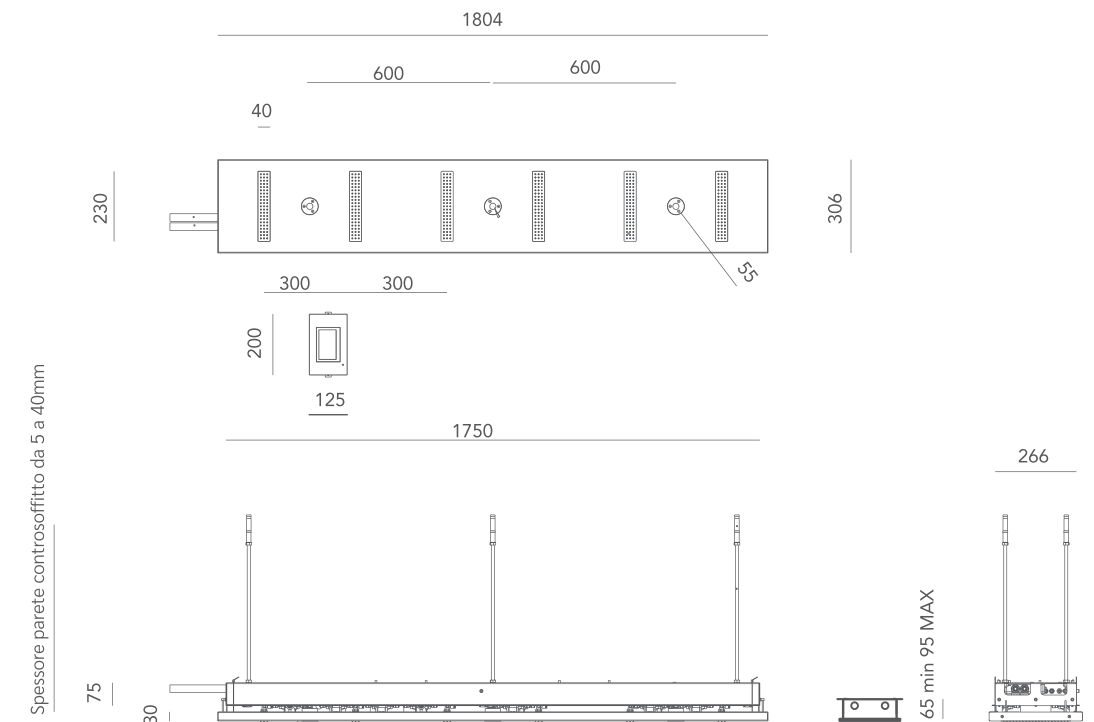

Horizontal Shower

W A T E R Z O N E

CODE	DESCRIPTION	LIGHTING	JETS
AF-FL036	HORIZONTAL SHOWER	RGB	

Horizontal shower and massage, in mirror-finish stainless steel, for mounting on the ceiling, with electronic water mixer, chromotherapy and touch control panel to manage 4 pre-configured programs (sport, energy, relaxation, balance) or manual start.

Hydraulic characteristics:

- Water supply works with hot and cold water.
- Pressure 2 ÷ 5 bar.
- Recommended pressure 3 bar.
- For pressures higher than 5 bar, we suggest installing a pressure reducer.
- Cold water temperature 10 ° ÷ 15 ° C
- Hot water temperature 55 ° ÷ 65 ° C
- Optimum hot water flow 15 l / m.

NB:

- A drainage of water in the ground is necessary to release the flow of water.
- It is suggested to install a water softener for water with hardness higher than 15/18 degrees F°

Electrical characteristics:

- Electrical supply 100-240V - 50 ÷ 60Hz
- 12V operation control panel.
- Maximum absorption 100W
- We suggest installing a dedicated RCCB.