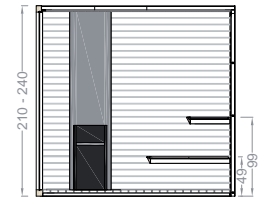

NERA

CODE	DIMENSIONS	POWER (kW)	SAUNA PANELS						
			Hemlock Plywood	Nordic Spruce	White Pine	Thermo Aspen/Alder/Pine	Red Cedar	Magnolia	Bench wood
UR*	180x180x210	7kW 230/400 3~	N/A	Standard (black painted)	N/A	N/A	N/A	N/A	Abachi
UR*	200x200x210	7kW 230/400 3~							
UR*	250x200x210	7kW 230/400 3~							
UR*	250x250x210	10,8kW 230/400 3~