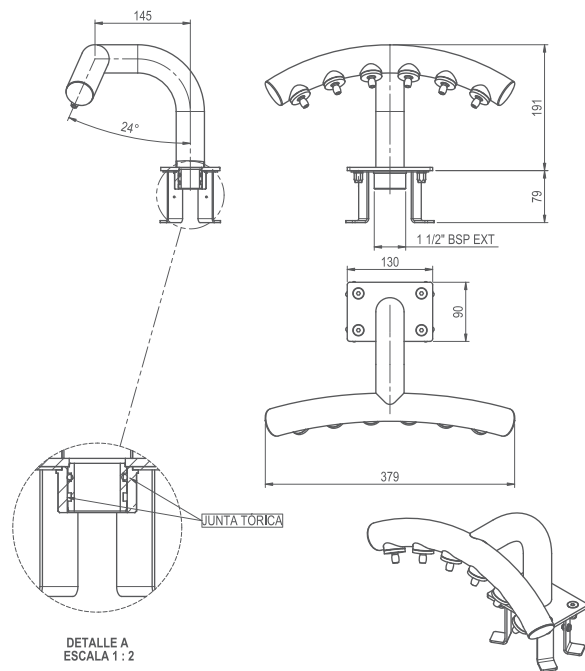

CERVICAL MASSAGE JET

60792 CERVICAL MASSAGE JET