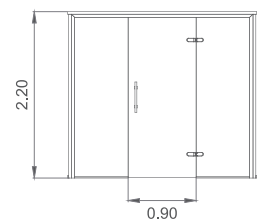

SUTRA

CODE	73937	73938	73939	73940
Dimensions A-B (cm)	250x200x220	250x250x220	300x250x220	300x300x220
Ice Wall	2,5m	2,5m	2,5m	2,5m
Power	1,85 kW	1,85 kW	1,85 kW	1,85 kW
Control	Touch screen			
Wall finishes	White solid surface			
Bench finishes	Kairos Porcelain			
Accessories finishes	Matte Black			
Ceiling	Black methacrylate			
Lighting	Warm white perimeter LED on ceiling and under benches			
Accessories included	Ice Fountain roof + container