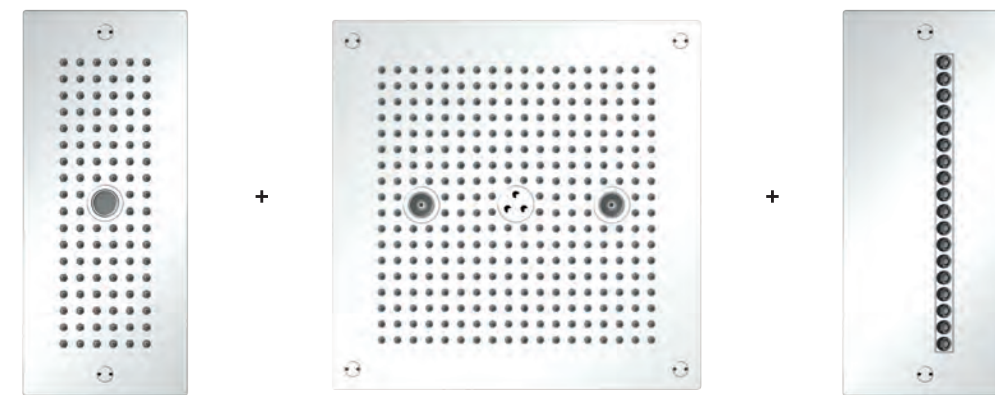

RGB Lighting